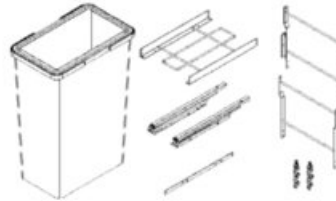

1.

View this product online at <https://marathonhardware.com/pd/041-SWB-24-AG>

Technical Documents

M-Series SpaceBin

Product Features

The M-Series SpaceBin is an ideal pullout waste storage system for the average home. Five widths plus two and four bin combinations offer multiple solutions for the most popular base cabinet sizes. An adjustable door mount adds a level of clean sophistication to this highly functional kitchen accessory.

What's In the Box

- Slide
- Door brackets
- Frame
- Bins
- Mounting screws

Complete Kit Ordering Guide

Width	Capacity	Dimensions W x D x H	Kit#
12"	18L + 8L	254mm x 525mm x 400mm (10" x 20 1/4" x 15 1/2")	041-SBM12-26-AG
	15L + 15L	254mm x 525mm x 400mm (10" x 20 1/4" x 15 1/2")	041-SBM12-30-AG
	24L + 8L	254mm x 525mm x 500mm (10" x 20 1/4" x 19 1/4")	041-SBM12-32-AG
	29L + 8L	254mm x 525mm x 590mm (10" x 20 1/4" x 23 1/4")	041-SBM12-37-AG
15"	18L + 18L	326mm x 525mm x 400mm (12 7/8" x 20 1/4" x 15 1/2")	041-SBM15-36-AG
	24L + 24L	326mm x 525mm x 500mm (12 7/8" x 20 1/4" x 19 1/4")	041-SBM15-48-AG
	29L + 29L	326mm x 525mm x 590mm (12 7/8" x 20 1/4" x 23 1/4")	041-SBM15-58-AG
18"	24L + 24L	384mm x 525mm x 500mm (15 1/4" x 20 1/4" x 19 1/4")	041-SBM18-48-AG
	35L + 35L	384mm x 525mm x 590mm (15 1/4" x 20 1/4" x 23 1/4")	041-SBM18-70-AG
	18L + 18L + 8L + 8L	470mm x 525mm x 400mm (18 1/2" x 20 1/4" x 15 1/2")	041-SBM21-52-AG
21"	24L + 24L + 8L + 8L	470mm x 525mm x 500mm (18 1/2" x 20 1/4" x 19 1/4")	041-SBM21-64-AG
	29L + 29L + 8L + 8L	470mm x 525mm x 590mm (18 1/2" x 20 1/4" x 23 1/4")	041-SBM21-74-AG
24"	35L + 35L + 8L + 8L	534mm x 525mm x 590mm (20 7/8" x 20 1/4" x 23 1/4")	041-SBM24-86-AG