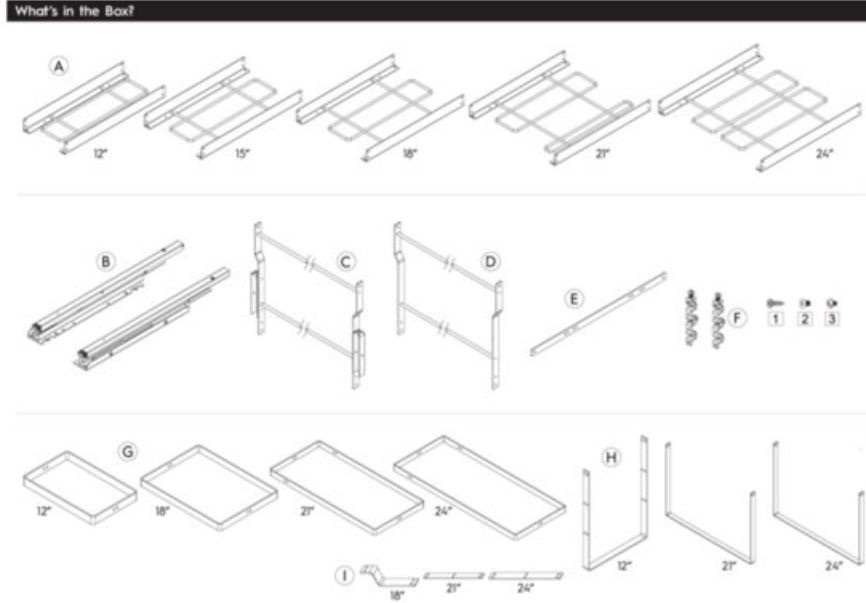

Space Waste Bin 24 litres Anthracite

Part Number: 041-SWB-24-AG

M-Series SpaceBin Waste Bin, 24L, Anthracite

Depth	302
Height	440
Volume	24L
Width	227

Technical Documents

MARATHON M-Series SpaceBin

Bottom Dimensions	Door Dimensions	Reference Table																		
		<table border="1"> <thead> <tr> <th>Model</th> <th>Cabinet Bottom (X)</th> <th>Cabinet Door (Y)</th> </tr> </thead> <tbody> <tr> <td>D41-SBM12-xx-AG</td> <td>126</td> <td>217</td> </tr> <tr> <td>D41-SBM15-xx-AG</td> <td>203</td> <td>295</td> </tr> <tr> <td>D41-SBM18-xx-AG</td> <td>272</td> <td>364</td> </tr> <tr> <td>D41-SBM21-xx-AG</td> <td>358</td> <td>450</td> </tr> <tr> <td>D41-SBM24-xx-AG</td> <td>422</td> <td>514</td> </tr> </tbody> </table>	Model	Cabinet Bottom (X)	Cabinet Door (Y)	D41-SBM12-xx-AG	126	217	D41-SBM15-xx-AG	203	295	D41-SBM18-xx-AG	272	364	D41-SBM21-xx-AG	358	450	D41-SBM24-xx-AG	422	514
Model	Cabinet Bottom (X)	Cabinet Door (Y)																		
D41-SBM12-xx-AG	126	217																		
D41-SBM15-xx-AG	203	295																		
D41-SBM18-xx-AG	272	364																		
D41-SBM21-xx-AG	358	450																		
D41-SBM24-xx-AG	422	514																		

1.

View this product online at <https://marathonhardware.com/pd/041-SWB-24-AG>

Technical Documents

M-Series SpaceBin

Product Features

The M-Series SpaceBin is an ideal pullout waste storage system for the average home. Five widths plus two and four bin combinations offer multiple solutions for the most popular base cabinet sizes. An adjustable door mount adds a level of clean sophistication to this highly functional kitchen accessory.