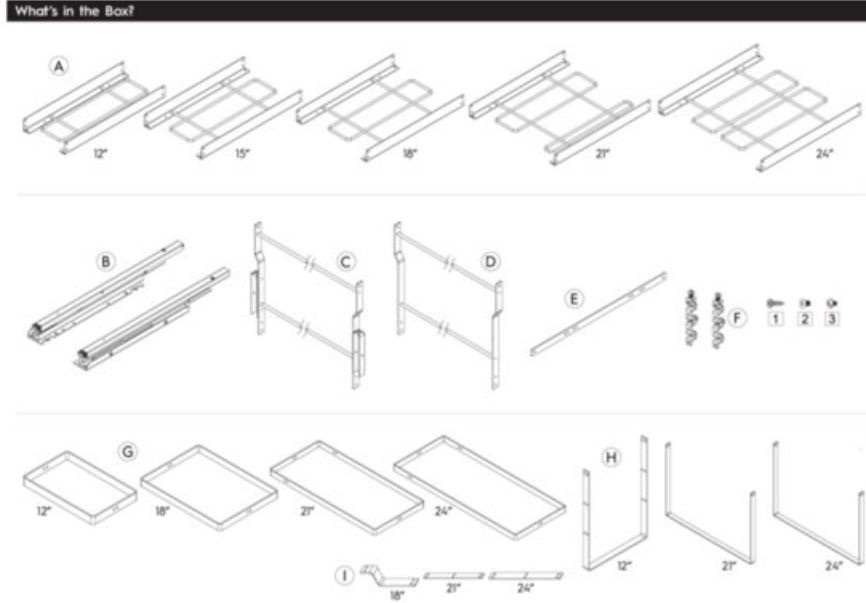

Component Type	Bin
Cover Included?	No
Depth	302mm (11-7/8 in)
Finish	Anthracite
Height	340mm (13-3/8 in)
Load Capacity	60kg
Volume	18L
Width	227mm (8-15/16 in)

Product Description

Single bins for the M-Series SpaceBin waste system are available in 6 sizes - 8L, 15L, 18L, 24L, 29L & 35L

Product Advantages

- Available in 6 sizes: 8L, 15L, 18L, 24L, 29L & 35L
- Integrated carrying handles that also secure bags in place
- Anthracite finish

Technical Documents

MARATHON M-Series SpaceBin

Bottom Dimensions **Door Dimensions** **Reference Table**