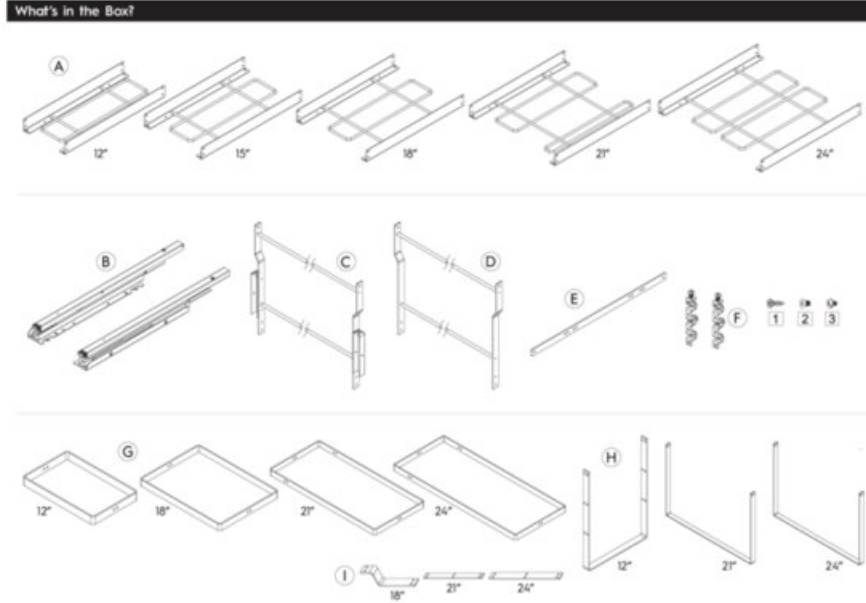

Space Waste Bin 18 litres Anthracite

Part Number: 041-SWB-18-AG

M-Series SpaceBin Waste Bin, 18L, Anthracite

Depth	227
Height	340
Volume	18L
Width	302

Technical Documents

MARATHON M-Series SpaceBin

Bottom Dimensions **Door Dimensions** **Reference Table**

Technical Documents

M-Series SpaceBin

Product Features

The M-Series SpaceBin is an ideal pullout waste storage system for the average home. Five widths plus two and four bin combinations offer multiple solutions for the most popular base cabinet sizes. An adjustable door mount adds a level of clean sophistication to this highly functional kitchen accessory.

What's In the Box

- Slide
- Door brackets
- Frame
- Bins
- Mounting screws

Complete Kit Ordering Guide

Width	Capacity	Dimensions W x D x H	Kit#
12"	18L + 8L	254mm x 525mm x 400mm (10" x 20 1/4" x 15 1/2")	041-SBM12-26-AG
	15L + 15L	254mm x 525mm x 400mm (10" x 20 1/4" x 15 1/2")	041-SBM12-30-AG
	24L + 8L	254mm x 525mm x 500mm (10" x 20 1/4" x 19 1/4")	041-SBM12-32-AG
	29L + 8L	254mm x 525mm x 590mm (10" x 20 1/4" x 23 1/4")	041-SBM12-37-AG
15"	18L + 18L	326mm x 525mm x 400mm (12 7/8" x 20 1/4" x 15 1/2")	041-SBM15-36-AG
	24L + 24L	326mm x 525mm x 500mm (12 7/8" x 20 1/4" x 19 1/4")	041-SBM15-48-AG
	29L + 29L	326mm x 525mm x 590mm (12 7/8" x 20 1/4" x 23 1/4")	041-SBM15-58-AG
18"	24L + 24L	384mm x 525mm x 500mm (15 1/4" x 20 1/4" x 19 1/4")	041-SBM18-48-AG
	35L + 35L	384mm x 525mm x 590mm (15 1/4" x 20 1/4" x 23 1/4")	041-SBM18-70-AG
	18L + 18L + 8L + 8L	470mm x 525mm x 400mm (18 1/2" x 20 1/4" x 15 1/2")	041-SBM21-52-AG
21"	24L + 24L + 8L + 8L	470mm x 525mm x 500mm (18 1/2" x 20 1/4" x 19 1/4")	041-SBM21-64-AG
	29L + 29L + 8L + 8L	470mm x 525mm x 590mm (18 1/2" x 20 1/4" x 23 1/4")	041-SBM21-74-AG
24"	35L + 35L + 8L + 8L	534mm x 525mm x 590mm (20 7/8" x 20 1/4" x 23 1/4")	041-SBM24-86-AG