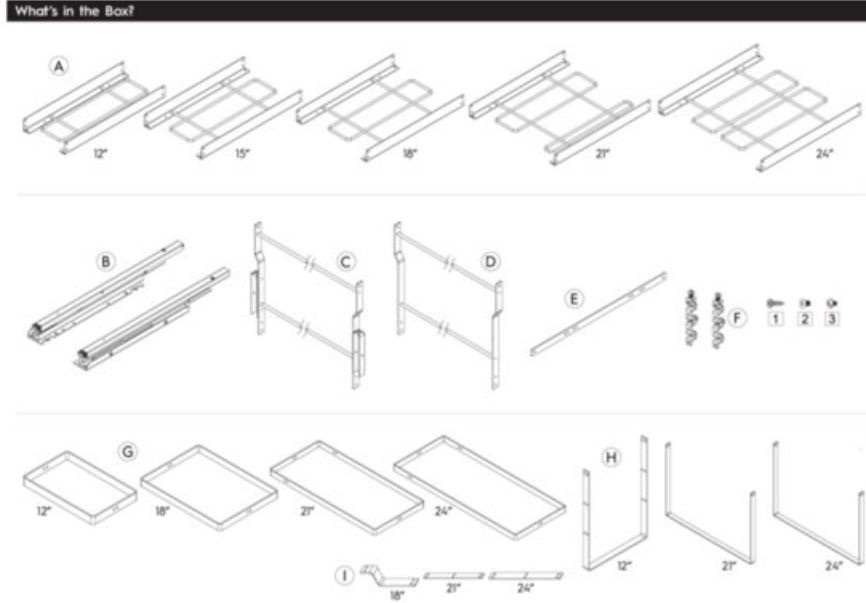

Component Type	Bin
Cover Included?	No
Depth	227mm (8-15/16 in)
Finish	Anthracite
Height	340mm (13-3/8 in)
Load Capacity	60kg
Volume	15L
Width	227mm (8-15/16 in)

Product Description

Single bins for the M-Series SpaceBin waste system are available in 6 sizes - 8L, 15L, 18L, 24L, 29L & 35L

Product Advantages

- Available in 6 sizes: 8L, 15L, 18L, 24L, 29L & 35L
- Integrated carrying handles that also secure bags in place
- Anthracite finish

Technical Documents

MARATHON M-Series SpaceBin

Bottom Dimensions	Door Dimensions	Reference Table																		
		<table border="1"> <thead> <tr> <th>Model</th> <th>Cabinet Bottom (X)</th> <th>Cabinet Door (Y)</th> </tr> </thead> <tbody> <tr> <td>D41-SBM12-xx-AG</td> <td>126</td> <td>217</td> </tr> <tr> <td>D41-SBM15-xx-AG</td> <td>203</td> <td>295</td> </tr> <tr> <td>D41-SBM18-xx-AG</td> <td>272</td> <td>364</td> </tr> <tr> <td>D41-SBM21-xx-AG</td> <td>358</td> <td>450</td> </tr> <tr> <td>D41-SBM24-xx-AG</td> <td>422</td> <td>514</td> </tr> </tbody> </table>	Model	Cabinet Bottom (X)	Cabinet Door (Y)	D41-SBM12-xx-AG	126	217	D41-SBM15-xx-AG	203	295	D41-SBM18-xx-AG	272	364	D41-SBM21-xx-AG	358	450	D41-SBM24-xx-AG	422	514
Model	Cabinet Bottom (X)	Cabinet Door (Y)																		
D41-SBM12-xx-AG	126	217																		
D41-SBM15-xx-AG	203	295																		
D41-SBM18-xx-AG	272	364																		
D41-SBM21-xx-AG	358	450																		
D41-SBM24-xx-AG	422	514																		