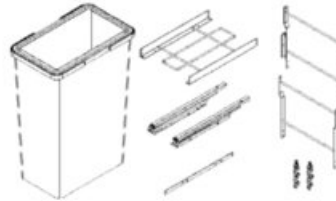

1.

View this product online at <https://marathonhardware.com/pd/041-SWB-15-AG>

Technical Documents

M-Series SpaceBin

Product Features

The M-Series SpaceBin is an ideal pullout waste storage system for the average home. Five widths plus two and four bin combinations offer multiple solutions for the most popular base cabinet sizes. An adjustable door mount adds a level of clean sophistication to this highly functional kitchen accessory.

What's In the Box

- Slide
- Door brackets
- Frame
- Bins
- Mounting screws

Complete Kit Ordering Guide

Width	Capacity	Dimensions W x D x H	Kit#
12"	18L + 8L	254mm x 525mm x 400mm (10" x 20 1/4" x 15 1/2")	041-SBM12-26-AG
	15L + 15L	254mm x 525mm x 400mm (10" x 20 1/4" x 15 1/2")	041-SBM12-30-AG
	24L + 8L	254mm x 525mm x 500mm (10" x 20 1/4" x 19 1/4")	041-SBM12-32-AG
	29L + 8L	254mm x 525mm x 590mm (10" x 20 1/4" x 23 1/4")	041-SBM12-37-AG
15"	18L + 18L	326mm x 525mm x 400mm (12 7/8" x 20 1/4" x 15 1/2")	041-SBM15-36-AG
	24L + 24L	326mm x 525mm x 500mm (12 7/8" x 20 1/4" x 19 1/4")	041-SBM15-48-AG
	29L + 29L	326mm x 525mm x 590mm (12 7/8" x 20 1/4" x 23 1/4")	041-SBM15-58-AG
18"	24L + 24L	384mm x 525mm x 500mm (15 1/4" x 20 1/4" x 19 1/4")	041-SBM18-48-AG
	35L + 35L	384mm x 525mm x 590mm (15 1/4" x 20 1/4" x 23 1/4")	041-SBM18-70-AG
	18L + 18L + 8L + 8L	470mm x 525mm x 400mm (18 1/2" x 20 1/4" x 15 1/2")	041-SBM21-52-AG
21"	24L + 24L + 8L + 8L	470mm x 525mm x 500mm (18 1/2" x 20 1/4" x 19 1/4")	041-SBM21-64-AG
	29L + 29L + 8L + 8L	470mm x 525mm x 590mm (18 1/2" x 20 1/4" x 23 1/4")	041-SBM21-74-AG
24"	35L + 35L + 8L + 8L	534mm x 525mm x 590mm (20 1/4" x 20 1/4" x 23 1/4")	041-SBM24-86-AG