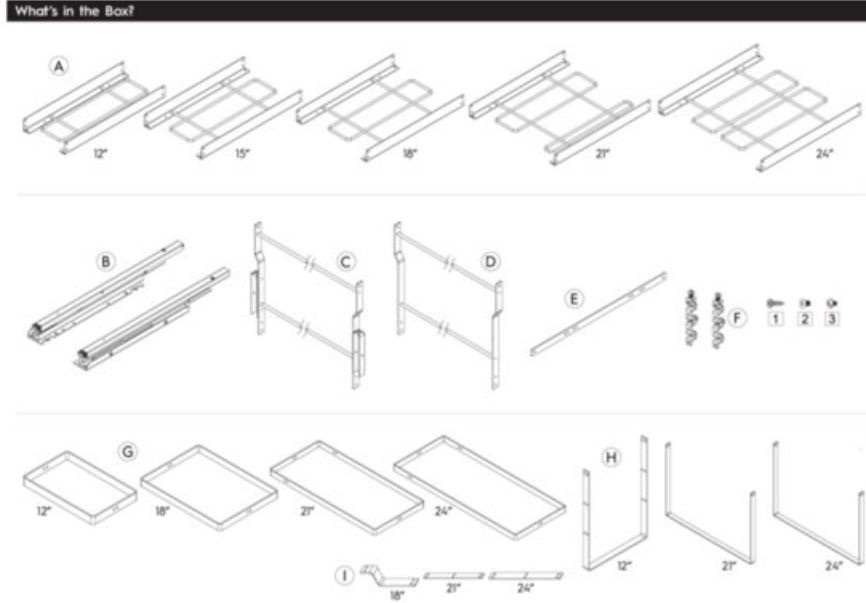

Space Waste Bin 15 litres Anthracite

Part Number: 041-SWB-15-AG

M-Series SpaceBin Waste Bin, 15in, Anthracite

Depth	227
Height	340
Volume	15L
Width	227

Technical Documents

MARATHON M-Series SpaceBin

Bottom Dimensions	Door Dimensions	Reference Table																		
		<table border="1"> <thead> <tr> <th>Model</th> <th>Cabinet Bottom (X)</th> <th>Cabinet Door (Y)</th> </tr> </thead> <tbody> <tr> <td>D41-SBM12-xx-AG</td> <td>126</td> <td>217</td> </tr> <tr> <td>D41-SBM15-xx-AG</td> <td>203</td> <td>295</td> </tr> <tr> <td>D41-SBM18-xx-AG</td> <td>272</td> <td>364</td> </tr> <tr> <td>D41-SBM21-xx-AG</td> <td>358</td> <td>450</td> </tr> <tr> <td>D41-SBM24-xx-AG</td> <td>422</td> <td>514</td> </tr> </tbody> </table>	Model	Cabinet Bottom (X)	Cabinet Door (Y)	D41-SBM12-xx-AG	126	217	D41-SBM15-xx-AG	203	295	D41-SBM18-xx-AG	272	364	D41-SBM21-xx-AG	358	450	D41-SBM24-xx-AG	422	514
Model	Cabinet Bottom (X)	Cabinet Door (Y)																		
D41-SBM12-xx-AG	126	217																		
D41-SBM15-xx-AG	203	295																		
D41-SBM18-xx-AG	272	364																		
D41-SBM21-xx-AG	358	450																		
D41-SBM24-xx-AG	422	514																		

1.

View this product online at <https://marathonhardware.com/pd/041-SWB-15-AG>

Technical Documents

M-Series SpaceBin

Product Features

The M-Series SpaceBin is an ideal pullout waste storage system for the average home. Five widths plus two and four bin combinations offer multiple solutions for the most popular base cabinet sizes. An adjustable door mount adds a level of clean sophistication to this highly functional kitchen accessory.