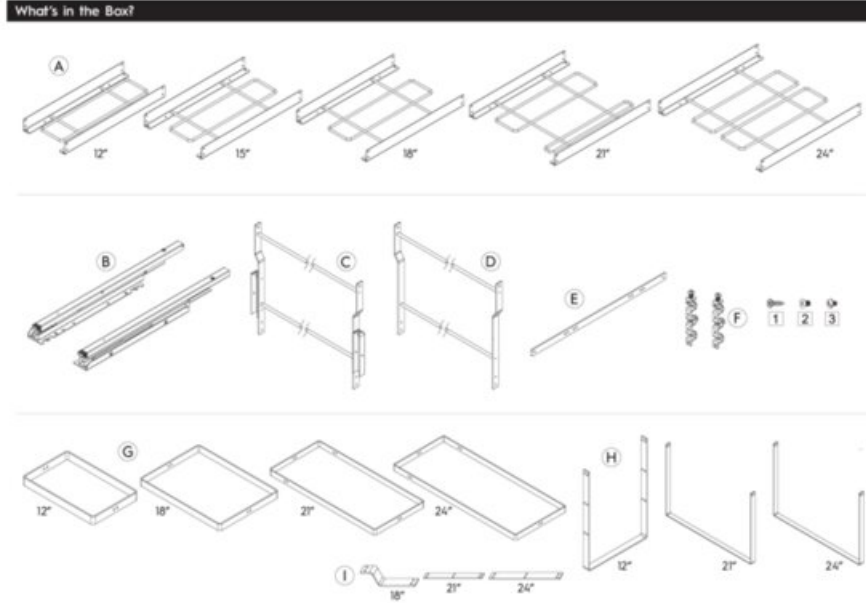

Technical Documents

MARATHON M-Series SpaceBin

Bottom Dimensions	Door Dimensions	Reference Table
		<table border="1"> <thead> <tr> <th>Model</th> <th>Cabinet Bottom (X)</th> <th>Cabinet Door (Y)</th> </tr> </thead> <tbody> <tr> <td>D41-SBM12-xx-AG</td> <td>126</td> <td>217</td> </tr> <tr> <td>D41-SBM15-xx-AG</td> <td>203</td> <td>295</td> </tr> <tr> <td>D41-SBM18-xx-AG</td> <td>272</td> <td>364</td> </tr> <tr> <td>D41-SBM21-xx-AG</td> <td>358</td> <td>450</td> </tr> <tr> <td>D41-SBM24-xx-AG</td> <td>422</td> <td>514</td> </tr> </tbody> </table>

1.

View this product online at <https://marathonhardware.com/pd/041-SBM24-AG-FRAME>