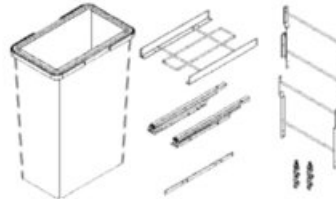

View this product online at <https://marathonhardware.com/pd/041-SBM24-AG-FRAME>

Technical Documents

M-Series SpaceBin

Product Features

The M-Series SpaceBin is an ideal pullout waste storage system for the average home. Five widths plus two and four bin combinations offer multiple solutions for the most popular base cabinet sizes. An adjustable door mount adds a level of clean sophistication to this highly functional kitchen accessory.

What's In the Box

- Slide
- Door brackets
- Frame
- Bins
- Mounting screws

Complete Kit Ordering Guide

Width	Capacity	Dimensions W x D x H	Kit#
12"	18L + 8L	254mm x 525mm x 400mm (10" x 20 1/4" x 15 1/2")	041-SBM12-26-AG
	15L + 15L	254mm x 525mm x 400mm (10" x 20 1/4" x 15 1/2")	041-SBM12-30-AG
	24L + 8L	254mm x 525mm x 500mm (10" x 20 1/4" x 19 1/4")	041-SBM12-32-AG
	29L + 8L	254mm x 525mm x 590mm (10" x 20 1/4" x 23 1/4")	041-SBM12-37-AG
15"	18L + 18L	326mm x 525mm x 400mm (12 7/8" x 20 1/4" x 15 1/2")	041-SBM15-26-AG
	24L + 24L	326mm x 525mm x 500mm (12 7/8" x 20 1/4" x 19 1/4")	041-SBM15-48-AG
	29L + 29L	326mm x 525mm x 590mm (12 7/8" x 20 1/4" x 23 1/4")	041-SBM15-58-AG
18"	24L + 24L	384mm x 525mm x 500mm (15 1/4" x 20 1/4" x 19 1/4")	041-SBM18-48-AG
	35L + 35L	384mm x 525mm x 590mm (15 1/4" x 20 1/4" x 23 1/4")	041-SBM18-70-AG
	18L + 18L + 8L + 8L	470mm x 525mm x 400mm (18 1/2" x 20 1/4" x 15 1/2")	041-SBM21-52-AG
21"	24L + 24L + 8L + 8L	470mm x 525mm x 500mm (18 1/2" x 20 1/4" x 19 1/4")	041-SBM21-64-AG
	29L + 29L + 8L + 8L	470mm x 525mm x 590mm (18 1/2" x 20 1/4" x 23 1/4")	041-SBM21-74-AG
24"	35L + 35L + 8L + 8L	534mm x 525mm x 590mm (20 1/4" x 20 1/4" x 23 1/4")	041-SBM24-86-AG