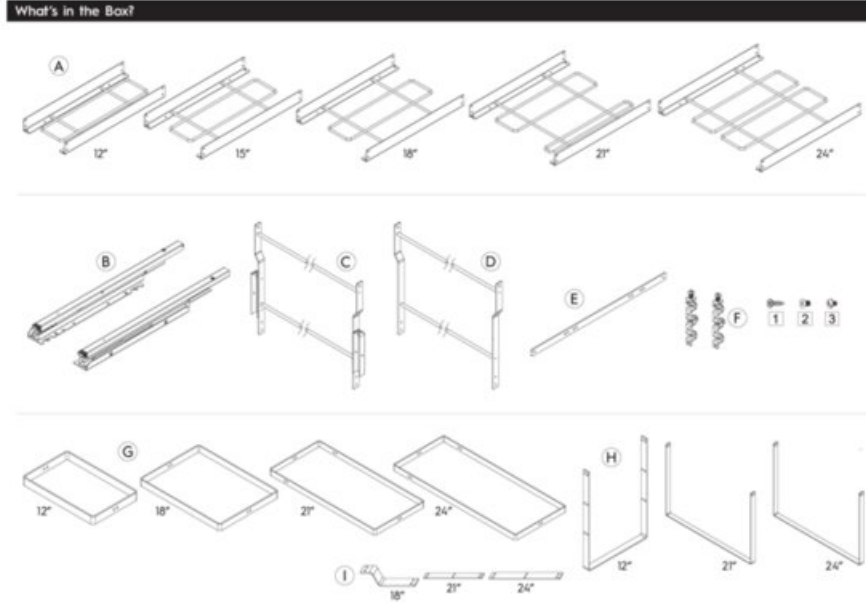

Technical Documents

MARATHON M-Series SpaceBin

Bottom Dimensions	Door Dimensions	Reference Table
		<table border="1"> <thead> <tr> <th>Model</th> <th>Cabinet Bottom (X)</th> <th>Cabinet Door (Y)</th> </tr> </thead> <tbody> <tr> <td>D41-SBM12-xx-AG</td> <td>126</td> <td>217</td> </tr> <tr> <td>D41-SBM15-xx-AG</td> <td>203</td> <td>295</td> </tr> <tr> <td>D41-SBM18-xx-AG</td> <td>272</td> <td>364</td> </tr> <tr> <td>D41-SBM21-xx-AG</td> <td>358</td> <td>450</td> </tr> <tr> <td>D41-SBM24-xx-AG</td> <td>422</td> <td>514</td> </tr> </tbody> </table>

1.

View this product online at <https://marathonhardware.com/pd/041-SBM24-86-AG>