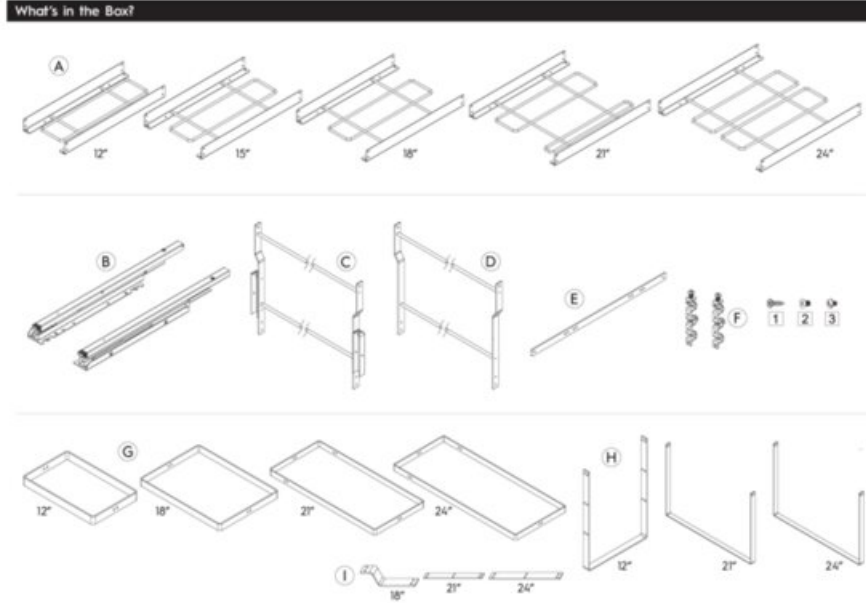

Technical Documents

MARATHON M-Series SpaceBin

Bottom Dimensions   **Door Dimensions**   **Reference Table**

Model	Cabinet Bottom (X)	Cabinet Door (Y)
D41-SBM12-xx-AG	126	217
D41-SBM15-xx-AG	203	295
D41-SBM18-xx-AG	272	364
D41-SBM21-xx-AG	358	450
D41-SBM24-xx-AG	422	514

1.

View this product online at <https://marathonhardware.com/pd/041-SBM21-AG-FRAME>