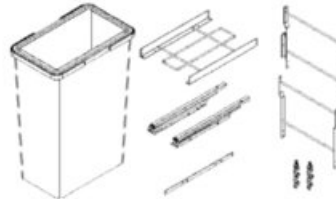

View this product online at <https://marathonhardware.com/pd/041-SBM21-AG-BRACKET>

Technical Documents

M-Series SpaceBin

Product Features

The M-Series SpaceBin is an ideal pullout waste storage system for the average home. Five widths plus two and four bin combinations offer multiple solutions for the most popular base cabinet sizes. An adjustable door mount adds a level of clean sophistication to this highly functional kitchen accessory.

What's In the Box

- Slide
- Door brackets
- Frame
- Bins
- Mounting screws

Complete Kit Ordering Guide

Width	Capacity	Dimensions W x D x H	Kit#
12"	18L + 8L	254mm x 525mm x 400mm (10" x 20 1/4" x 15 1/2")	041-SBM12-26-AG
	15L + 15L	254mm x 525mm x 400mm (10" x 20 1/4" x 15 1/2")	041-SBM12-30-AG
	24L + 8L	254mm x 525mm x 500mm (10" x 20 1/4" x 19 1/4")	041-SBM12-32-AG
	29L + 8L	254mm x 525mm x 590mm (10" x 20 1/4" x 23 1/4")	041-SBM12-37-AG
15"	18L + 18L	326mm x 525mm x 400mm (12 7/8" x 20 1/4" x 15 1/2")	041-SBM15-36-AG
	24L + 24L	326mm x 525mm x 500mm (12 7/8" x 20 1/4" x 19 1/4")	041-SBM15-48-AG
	29L + 29L	326mm x 525mm x 590mm (12 7/8" x 20 1/4" x 23 1/4")	041-SBM15-58-AG
18"	24L + 24L	384mm x 525mm x 500mm (15 1/4" x 20 1/4" x 19 1/4")	041-SBM18-48-AG
	35L + 35L	384mm x 525mm x 590mm (15 1/4" x 20 1/4" x 23 1/4")	041-SBM18-70-AG
	18L + 18L + 8L + 8L	470mm x 525mm x 400mm (18 1/2" x 20 1/4" x 15 1/2")	041-SBM21-52-AG
21"	24L + 24L + 8L + 8L	470mm x 525mm x 500mm (18 1/2" x 20 1/4" x 19 1/4")	041-SBM21-64-AG
	29L + 29L + 8L + 8L	470mm x 525mm x 590mm (18 1/2" x 20 1/4" x 23 1/4")	041-SBM21-74-AG
24"	35L + 35L + 8L + 8L	534mm x 525mm x 590mm (20 1/4" x 20 1/4" x 23 1/4")	041-SBM24-86-AG