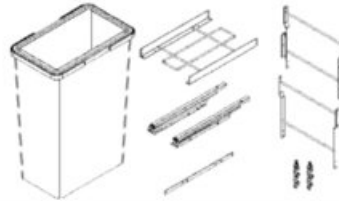

View this product online at <https://marathonhardware.com/pd/041-SBM21-74-AG>

Technical Documents

M-Series SpaceBin

Product Features

The M-Series SpaceBin is an ideal pullout waste storage system for the average home. Five widths plus two and four bin combinations offer multiple solutions for the most popular base cabinet sizes. An adjustable door mount adds a level of clean sophistication to this highly functional kitchen accessory.

What's In the Box

- Slide
- Door brackets
- Frame
- Bins
- Mounting screws

Complete Kit Ordering Guide

Width	Capacity	Dimensions W x D x H	Kit#
12"	18L + 8L	254mm x 525mm x 400mm (10" x 20 1/4" x 15 1/2")	041-SBM12-26-AG
	15L + 15L	254mm x 525mm x 400mm (10" x 20 1/4" x 15 1/2")	041-SBM12-30-AG
	24L + 8L	254mm x 525mm x 500mm (10" x 20 1/4" x 19 1/4")	041-SBM12-32-AG
	29L + 8L	254mm x 525mm x 590mm (10" x 20 1/4" x 23 1/4")	041-SBM12-37-AG
15"	18L + 18L	326mm x 525mm x 400mm (12 7/8" x 20 1/4" x 15 1/2")	041-SBM15-36-AG
	24L + 24L	326mm x 525mm x 500mm (12 7/8" x 20 1/4" x 19 1/4")	041-SBM15-48-AG
	29L + 29L	326mm x 525mm x 590mm (12 7/8" x 20 1/4" x 23 1/4")	041-SBM15-58-AG
18"	24L + 24L	384mm x 525mm x 500mm (15 1/4" x 20 1/4" x 19 1/4")	041-SBM18-48-AG
	35L + 35L	384mm x 525mm x 590mm (15 1/4" x 20 1/4" x 23 1/4")	041-SBM18-70-AG
	18L + 18L + 8L + 8L	470mm x 525mm x 400mm (18 1/2" x 20 1/4" x 15 1/2")	041-SBM21-52-AG
21"	24L + 24L + 8L + 8L	470mm x 525mm x 500mm (18 1/2" x 20 1/4" x 19 1/4")	041-SBM21-64-AG
	29L + 29L + 8L + 8L	470mm x 525mm x 590mm (18 1/2" x 20 1/4" x 23 1/4")	041-SBM21-74-AG
24"	35L + 35L + 8L + 8L	534mm x 525mm x 590mm (20 1/4" x 20 1/4" x 23 1/4")	041-SBM24-86-AG