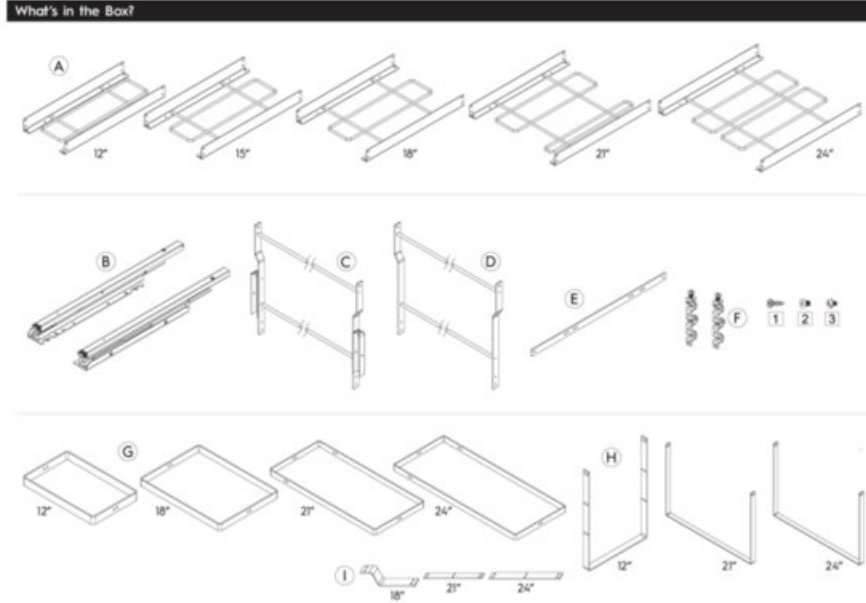

Technical Documents

MARATHON M-Series SpaceBin

Bottom Dimensions	Door Dimensions	Reference Table
		<table border="1"> <thead> <tr> <th>Model</th> <th>Cabinet Bottom (X)</th> <th>Cabinet Door (Y)</th> </tr> </thead> <tbody> <tr> <td>D41-SBM12-xx-AG</td> <td>126</td> <td>217</td> </tr> <tr> <td>D41-SBM15-xx-AG</td> <td>203</td> <td>295</td> </tr> <tr> <td>D41-SBM18-xx-AG</td> <td>272</td> <td>364</td> </tr> <tr> <td>D41-SBM21-xx-AG</td> <td>358</td> <td>450</td> </tr> <tr> <td>D41-SBM24-xx-AG</td> <td>422</td> <td>514</td> </tr> </tbody> </table>

1.

View this product online at <https://marathonhardware.com/pd/041-SBM18-AG-FRAME>