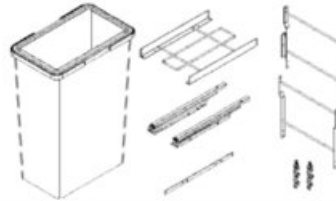

View this product online at <https://marathonhardware.com/pd/041-SBM18-AG-BRACKET>

Technical Documents

M-Series SpaceBin

Product Features

The M-Series SpaceBin is an ideal pullout waste storage system for the average home. Five widths plus two and four bin combinations offer multiple solutions for the most popular base cabinet sizes. An adjustable door mount adds a level of clean sophistication to this highly functional kitchen accessory.

What's In the Box

- Slide
- Door brackets
- Frame
- Bins
- Mounting screws

Complete Kit Ordering Guide

Width	Capacity	Dimensions W x D x H	Kit#
12"	18L + 8L	254mm x 525mm x 400mm (10" x 20 1/4" x 15 1/2")	041-SBM12-26-AG
	15L + 15L	254mm x 525mm x 400mm (10" x 20 1/4" x 15 1/2")	041-SBM12-30-AG
	24L + 8L	254mm x 525mm x 500mm (10" x 20 1/4" x 19 1/2")	041-SBM12-32-AG
	29L + 8L	254mm x 525mm x 590mm (10" x 20 1/4" x 23 1/2")	041-SBM12-37-AG
15"	18L + 18L	326mm x 525mm x 400mm (12 7/8" x 20 1/4" x 15 1/2")	041-SBM15-36-AG
	24L + 24L	326mm x 525mm x 500mm (12 7/8" x 20 1/4" x 19 1/2")	041-SBM15-48-AG
	29L + 29L	326mm x 525mm x 590mm (12 7/8" x 20 1/4" x 23 1/2")	041-SBM15-58-AG
18"	24L + 24L	384mm x 525mm x 500mm (15 1/4" x 20 1/4" x 19 1/2")	041-SBM18-48-AG
	35L + 35L	384mm x 525mm x 590mm (15 1/4" x 20 1/4" x 23 1/2")	041-SBM18-70-AG
	18L + 18L + 8L + 8L	470mm x 525mm x 400mm (18 1/2" x 20 1/4" x 15 1/2")	041-SBM21-52-AG
21"	24L + 24L + 8L + 8L	470mm x 525mm x 500mm (18 1/2" x 20 1/4" x 19 1/2")	041-SBM21-64-AG
	29L + 29L + 8L + 8L	470mm x 525mm x 590mm (18 1/2" x 20 1/4" x 23 1/2")	041-SBM21-74-AG
24"	35L + 35L + 8L + 8L	534mm x 525mm x 590mm (20 7/8" x 20 1/4" x 23 1/2")	041-SBM24-86-AG