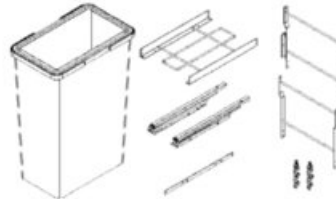

View this product online at <https://marathonhardware.com/pd/041-SBM15-AG-FRAME>

Technical Documents

M-Series SpaceBin

Product Features

The M-Series SpaceBin is an ideal pullout waste storage system for the average home. Five widths plus two and four bin combinations offer multiple solutions for the most popular base cabinet sizes. An adjustable door mount adds a level of clean sophistication to this highly functional kitchen accessory.

What's In the Box

- Slide
- Door brackets
- Frame
- Bins
- Mounting screws

Complete Kit Ordering Guide

Width	Capacity	Dimensions W x D x H	Kit#
12"	18L + 8L	254mm x 525mm x 400mm (10" x 20 1/4" x 15 1/2")	041-SBM12-26-AG
	15L + 15L	254mm x 525mm x 400mm (10" x 20 1/4" x 15 1/2")	041-SBM12-30-AG
	24L + 8L	254mm x 525mm x 500mm (10" x 20 1/4" x 19 1/2")	041-SBM12-32-AG
	29L + 8L	254mm x 525mm x 590mm (10" x 20 1/4" x 23 1/2")	041-SBM12-37-AG
15"	18L + 18L	326mm x 525mm x 400mm (12 7/8" x 20 1/4" x 15 1/2")	041-SBM15-36-AG
	24L + 24L	326mm x 525mm x 500mm (12 7/8" x 20 1/4" x 19 1/2")	041-SBM15-48-AG
	29L + 29L	326mm x 525mm x 590mm (12 7/8" x 20 1/4" x 23 1/2")	041-SBM15-58-AG
18"	24L + 24L	384mm x 525mm x 500mm (15 1/4" x 20 1/4" x 19 1/2")	041-SBM18-48-AG
	35L + 35L	384mm x 525mm x 590mm (15 1/4" x 20 1/4" x 23 1/2")	041-SBM18-70-AG
	18L + 18L + 8L + 8L	470mm x 525mm x 400mm (18 1/2" x 20 1/4" x 15 1/2")	041-SBM21-52-AG
21"	24L + 24L + 8L + 8L	470mm x 525mm x 500mm (18 1/2" x 20 1/4" x 19 1/2")	041-SBM21-64-AG
	29L + 29L + 8L + 8L	470mm x 525mm x 590mm (18 1/2" x 20 1/4" x 23 1/2")	041-SBM21-74-AG
24"	35L + 35L + 8L + 8L	534mm x 525mm x 590mm (20 7/8" x 20 1/4" x 23 1/2")	041-SBM24-86-AG