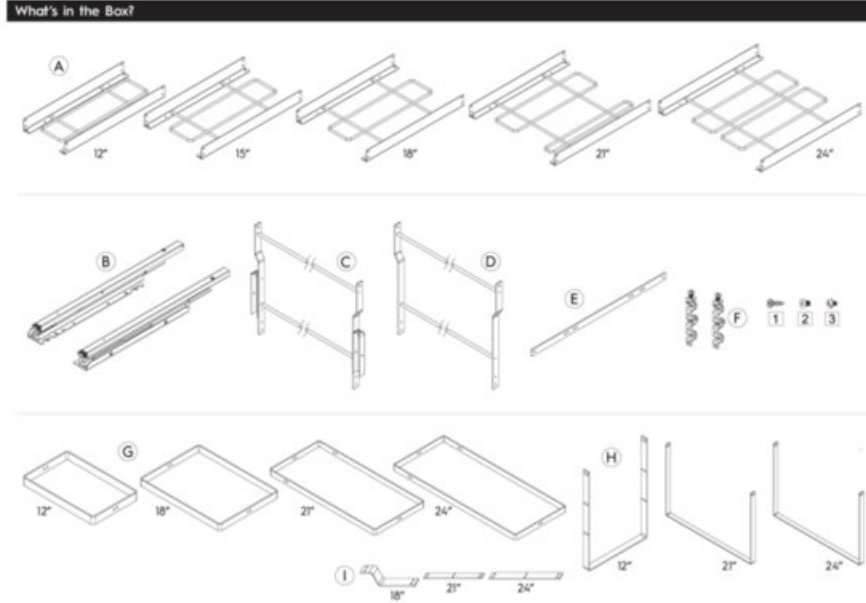

Technical Documents

MARATHON M-Series SpaceBin

Bottom Dimensions	Door Dimensions	Reference Table
		<table border="1"> <thead> <tr> <th>Model</th> <th>Cabinet Bottom (X)</th> <th>Cabinet Door (Y)</th> </tr> </thead> <tbody> <tr> <td>D41-SBM12-xx-AG</td> <td>126</td> <td>217</td> </tr> <tr> <td>D41-SBM15-xx-AG</td> <td>203</td> <td>295</td> </tr> <tr> <td>D41-SBM18-xx-AG</td> <td>272</td> <td>364</td> </tr> <tr> <td>D41-SBM21-xx-AG</td> <td>358</td> <td>450</td> </tr> <tr> <td>D41-SBM24-xx-AG</td> <td>422</td> <td>514</td> </tr> </tbody> </table>

1.

View this product online at <https://marathonhardware.com/pd/041-SBM15-AG-FRAME>