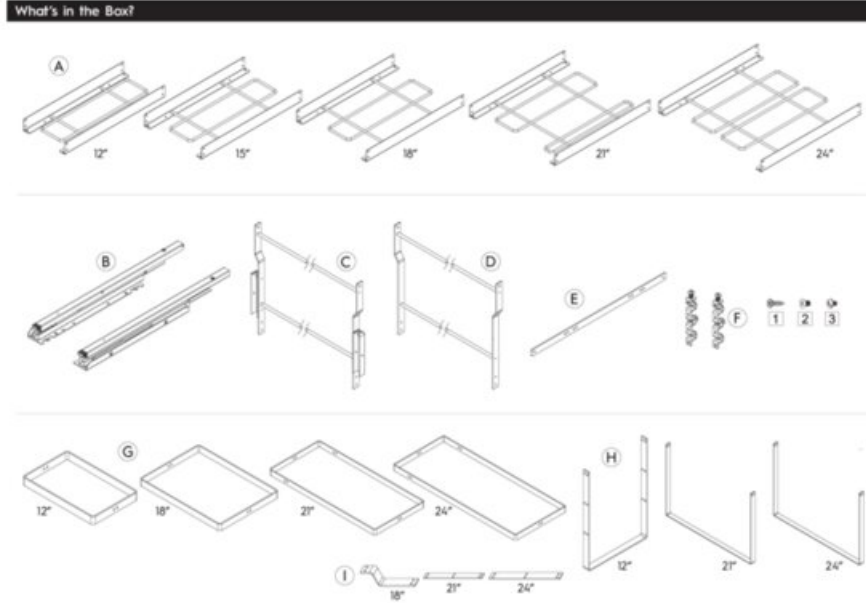

Technical Documents

MARATHON M-Series SpaceBin

Bottom Dimensions	Door Dimensions	Reference Table
		<table border="1"> <thead> <tr> <th>Model</th> <th>Cabinet Bottom (X)</th> <th>Cabinet Door (Y)</th> </tr> </thead> <tbody> <tr> <td>D41-SBM12-xx-AG</td> <td>126</td> <td>217</td> </tr> <tr> <td>D41-SBM15-xx-AG</td> <td>203</td> <td>295</td> </tr> <tr> <td>D41-SBM18-xx-AG</td> <td>272</td> <td>364</td> </tr> <tr> <td>D41-SBM21-xx-AG</td> <td>358</td> <td>450</td> </tr> <tr> <td>D41-SBM24-xx-AG</td> <td>422</td> <td>514</td> </tr> </tbody> </table>

1.

View this product online at <https://marathonhardware.com/pd/041-SBM15-58-AG>