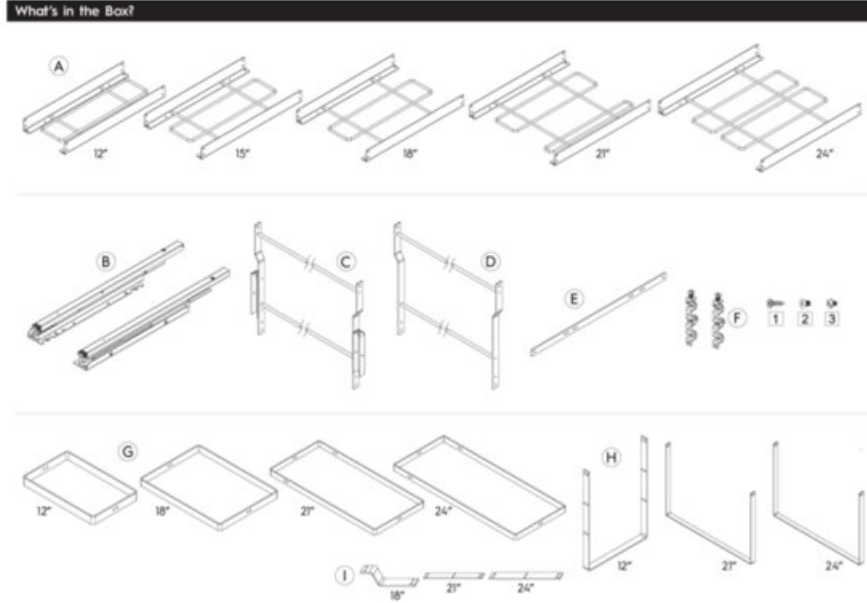

Technical Documents

MARATHON M-Series SpaceBin

Bottom Dimensions	Door Dimensions	Reference Table
		<table border="1"> <thead> <tr> <th>Model</th> <th>Cabinet Bottom (X)</th> <th>Cabinet Door (Y)</th> </tr> </thead> <tbody> <tr> <td>D41-SBM12-xx-AG</td> <td>126</td> <td>217</td> </tr> <tr> <td>D41-SBM15-xx-AG</td> <td>203</td> <td>295</td> </tr> <tr> <td>D41-SBM18-xx-AG</td> <td>272</td> <td>364</td> </tr> <tr> <td>D41-SBM21-xx-AG</td> <td>358</td> <td>450</td> </tr> <tr> <td>D41-SBM24-xx-AG</td> <td>422</td> <td>514</td> </tr> </tbody> </table>

1.

View this product online at <https://marathonhardware.com/pd/041-SBM12-AG-FRAME>