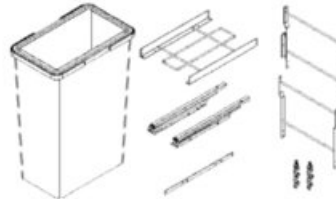

View this product online at <https://marathonhardware.com/pd/041-SBM12-AG-BRACKET>

Technical Documents

M-Series SpaceBin

Product Features

The M-Series SpaceBin is an ideal pullout waste storage system for the average home. Five widths plus two and four bin combinations offer multiple solutions for the most popular base cabinet sizes. An adjustable door mount adds a level of clean sophistication to this highly functional kitchen accessory.

What's In the Box

- Slide
- Door brackets
- Frame
- Bins
- Mounting screws

Complete Kit Ordering Guide

Width	Capacity	Dimensions W x D x H	Kit#
12"	18L + 8L	254mm x 525mm x 400mm (10" x 20 1/4" x 15 1/2")	041-SBM12-26-AG
	15L + 15L	254mm x 525mm x 400mm (10" x 20 1/4" x 15 1/2")	041-SBM12-30-AG
	24L + 8L	254mm x 525mm x 500mm (10" x 20 1/4" x 19 1/4")	041-SBM12-32-AG
	29L + 8L	254mm x 525mm x 590mm (10" x 20 1/4" x 23 1/4")	041-SBM12-37-AG
15"	18L + 18L	326mm x 525mm x 400mm (12 7/8" x 20 1/4" x 15 1/2")	041-SBM15-26-AG
	24L + 24L	326mm x 525mm x 500mm (12 7/8" x 20 1/4" x 19 1/4")	041-SBM15-48-AG
	29L + 29L	326mm x 525mm x 590mm (12 7/8" x 20 1/4" x 23 1/4")	041-SBM15-58-AG
18"	24L + 24L	384mm x 525mm x 500mm (15 1/4" x 20 1/4" x 19 1/4")	041-SBM18-48-AG
	35L + 35L	384mm x 525mm x 590mm (15 1/4" x 20 1/4" x 23 1/4")	041-SBM18-70-AG
	18L + 18L + 8L + 8L	470mm x 525mm x 400mm (18 1/2" x 20 1/4" x 15 1/2")	041-SBM21-52-AG
21"	24L + 24L + 8L + 8L	470mm x 525mm x 500mm (18 1/2" x 20 1/4" x 19 1/4")	041-SBM21-64-AG
	29L + 29L + 8L + 8L	470mm x 525mm x 590mm (18 1/2" x 20 1/4" x 23 1/4")	041-SBM21-74-AG
24"	35L + 35L + 8L + 8L	534mm x 525mm x 590mm (20 1/4" x 20 1/4" x 23 1/4")	041-SBM24-86-AG