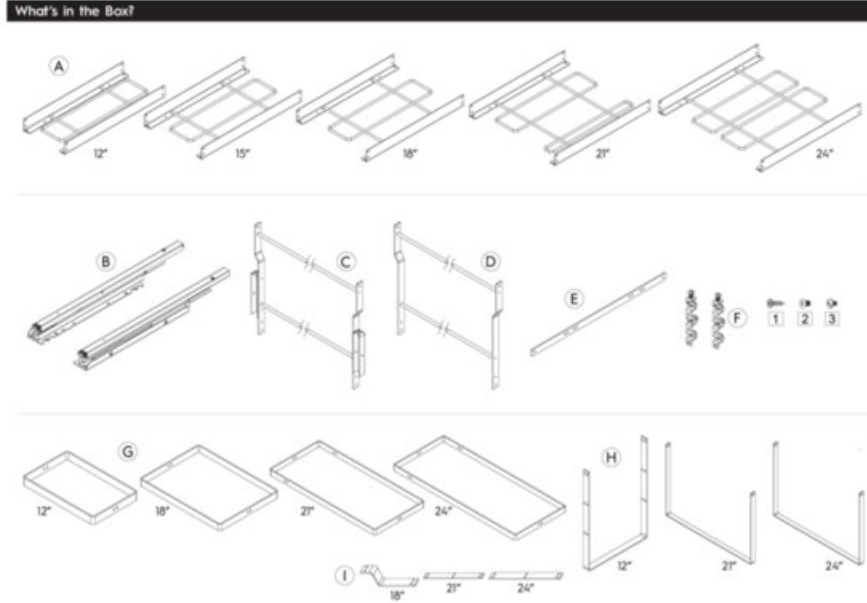

Technical Documents

MARATHON M-Series SpaceBin

Bottom Dimensions	Door Dimensions	Reference Table
		<table border="1"> <thead> <tr> <th>Model</th> <th>Cabinet Bottom (X)</th> <th>Cabinet Door (Y)</th> </tr> </thead> <tbody> <tr> <td>D41-SBM12-xx-AG</td> <td>126</td> <td>217</td> </tr> <tr> <td>D41-SBM15-xx-AG</td> <td>203</td> <td>295</td> </tr> <tr> <td>D41-SBM18-xx-AG</td> <td>272</td> <td>364</td> </tr> <tr> <td>D41-SBM21-xx-AG</td> <td>358</td> <td>450</td> </tr> <tr> <td>D41-SBM24-xx-AG</td> <td>422</td> <td>514</td> </tr> </tbody> </table>

1.

View this product online at <https://marathonhardware.com/pd/041-SBM12-37-AG>