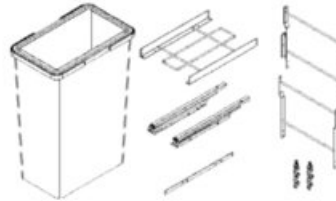

View this product online at <https://marathonhardware.com/pd/041-SBM12-37-AG>

Technical Documents

M-Series SpaceBin

Product Features

The M-Series SpaceBin is an ideal pullout waste storage system for the average home. Five widths plus two and four bin combinations offer multiple solutions for the most popular base cabinet sizes. An adjustable door mount adds a level of clean sophistication to this highly functional kitchen accessory.

What's In the Box

- Slide
- Door brackets
- Frame
- Bins
- Mounting screws

Complete Kit Ordering Guide

Width	Capacity	Dimensions W x D x H	Kit#
12"	18L + 8L	254mm x 525mm x 400mm (10" x 20 1/4" x 15 1/2")	041-SBM12-26-AG
	15L + 15L	254mm x 525mm x 400mm (10" x 20 1/4" x 15 1/2")	041-SBM12-30-AG
	24L + 8L	254mm x 525mm x 500mm (10" x 20 1/4" x 19 1/4")	041-SBM12-32-AG
	29L + 8L	254mm x 525mm x 590mm (10" x 20 1/4" x 23 1/4")	041-SBM12-37-AG
15"	18L + 18L	326mm x 525mm x 400mm (12 7/8" x 20 1/4" x 15 1/2")	041-SBM15-26-AG
	24L + 24L	326mm x 525mm x 500mm (12 7/8" x 20 1/4" x 19 1/4")	041-SBM15-48-AG
	29L + 29L	326mm x 525mm x 590mm (12 7/8" x 20 1/4" x 23 1/4")	041-SBM15-58-AG
18"	24L + 24L	384mm x 525mm x 500mm (15 1/4" x 20 1/4" x 19 1/4")	041-SBM18-48-AG
	35L + 35L	384mm x 525mm x 590mm (15 1/4" x 20 1/4" x 23 1/4")	041-SBM18-70-AG
	18L + 18L + 8L + 8L	470mm x 525mm x 400mm (18 1/2" x 20 1/4" x 15 1/2")	041-SBM21-52-AG
21"	24L + 24L + 8L + 8L	470mm x 525mm x 500mm (18 1/2" x 20 1/4" x 19 1/4")	041-SBM21-64-AG
	29L + 29L + 8L + 8L	470mm x 525mm x 590mm (18 1/2" x 20 1/4" x 23 1/4")	041-SBM21-74-AG
24"	35L + 35L + 8L + 8L	534mm x 525mm x 590mm (20 1/4" x 20 1/4" x 23 1/4")	041-SBM24-86-AG