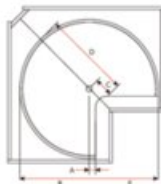

- Matches 2 industry standard drawer wall colours - White & Anthracite Grey
- Available in 3 sizes - 610mm (24"), 711mm (28") & 813mm (32")
- Chrome telescopic pole from 546mm (21-1/2") to 838mm (33")
- Memory stop at door opening
- ANSI/BHMA A156.9-2003 - American National Standard for Cabinet Hardware - test 4.12. standards

### Lazy Susan Ordering Guide

Width	Part#	Finish
610mm (24")	04-1524-AG	Anthracite
610mm (24")	04-1524-WH	White
711mm (28")	04-1528-AG	Anthracite
711mm (28")	04-1528-WH	White
813mm (32")	04-1532-AG	Anthracite
813mm (32")	04-1532-WH	White