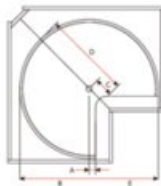

Product Features:

- Matches 2 industry standard drawer wall colours
- White & Anthracite Grey
- Available in 2 sizes - 610mm (24") & 711mm (28")
- Chrome telescopic pole from
546mm (21-1/2") to 838mm (33")
- Memory stop at door opening
- ANSI/BHMA A156.9-2003 - American National
Standard for Cabinet Hardware - test 4.12. standards

- Matches 2 industry standard drawer wall colours - White & Anthracite Grey
- Available in 3 sizes - 610mm (24"), 711mm (28") & 813mm (32")
- Chrome telescopic pole from 546mm (21-1/2") to 838mm (33")
- Memory stop at door opening
- ANSI/BHMA A156.9-2003 - American National Standard for Cabinet Hardware - test 4.12. standards

What's In the Box

- Top mounting support
- Pole assembly
- Shelf hub
- Shelf support
- Plastic shelf x2
- Lower mounting support

Lazy Susan Ordering Guide

Width	Part#	Finish
610mm (24")	04-1524-AG	Anthracite
610mm (24")	04-1524-WH	White
711mm (28")	04-1528-AG	Anthracite
711mm (28")	04-1528-WH	White
813mm (32")	04-1532-AG	Anthracite
813mm (32")	04-1532-WH	White

Lazy Susan Dimensions

Shelf	Item #	A	B	C	D	E
24" Kidney	04-1524-xx	2 1/8"	14 1/8"	3 1/8"	15 1/8"	9 1/8"
28" Kidney	04-1528-xx	2 1/8"	16 1/8"	3 1/8"	17 1/8"	11 1/8"
32" Kidney	04-1532-xx	2 1/8"	18 1/8"	3 1/8"	19 1/8"	13 1/8"