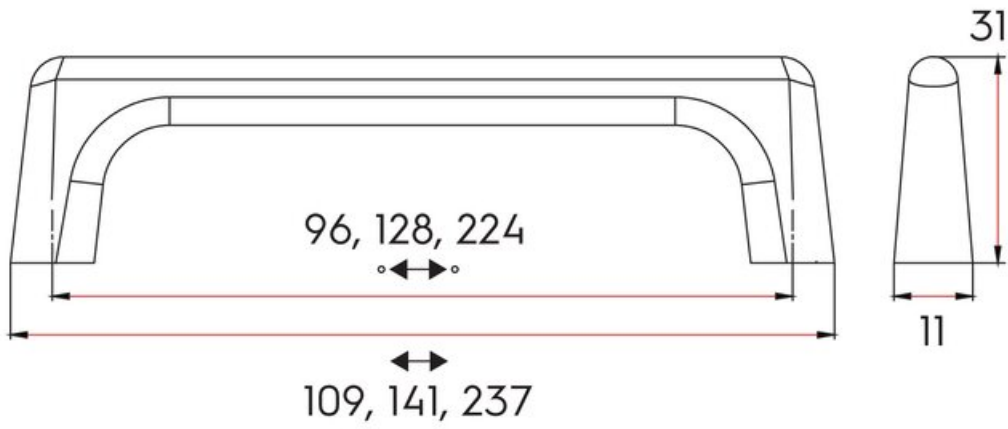

Technical Documents

View this product online at <https://marathonhardware.com/pd/9612-96-CYM>