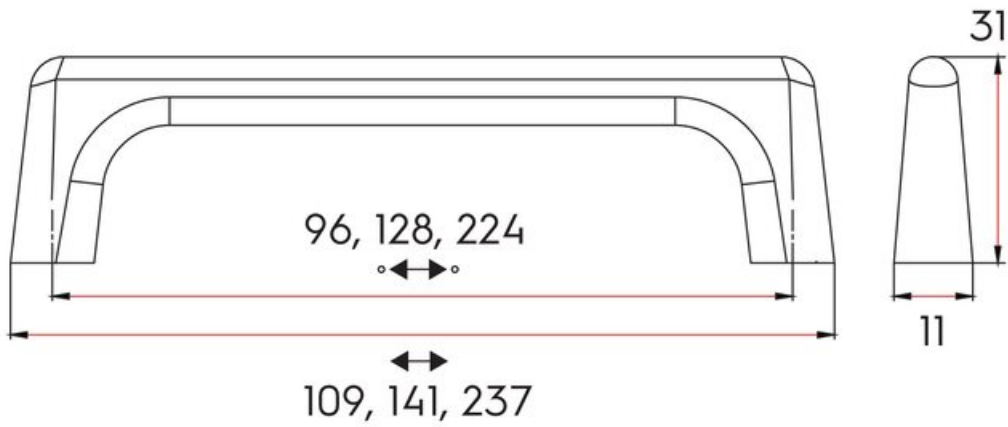

Technical Documents

View this product online at <https://marathonhardware.com/pd/9612-224-CYM>