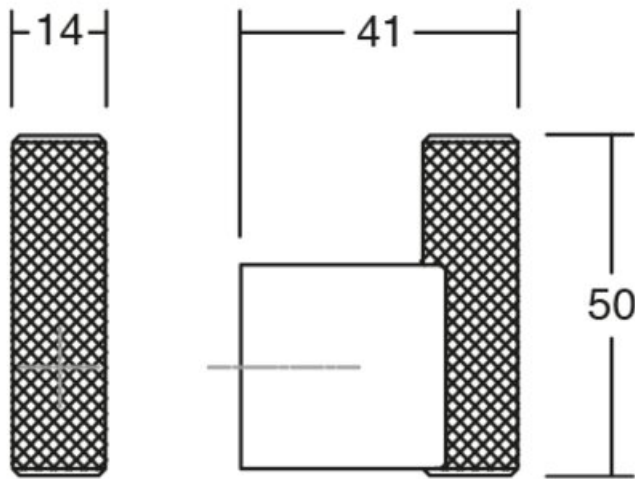

Technical Documents

View this product online at <https://marathonhardware.com/pd/V7009014L30>