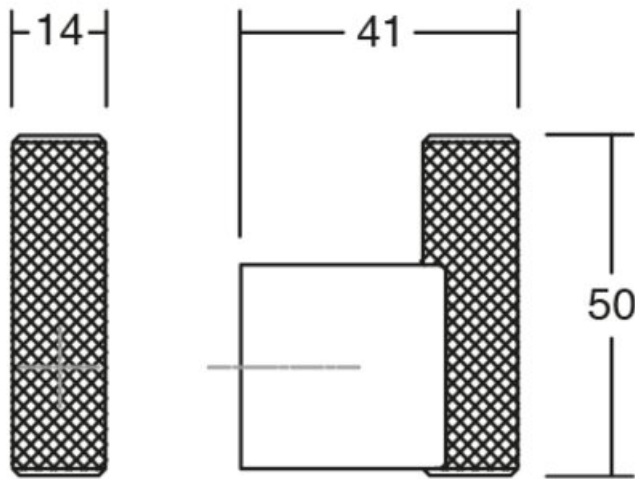

Technical Documents

View this product online at <https://marathonhardware.com/pd/V7009014L291>