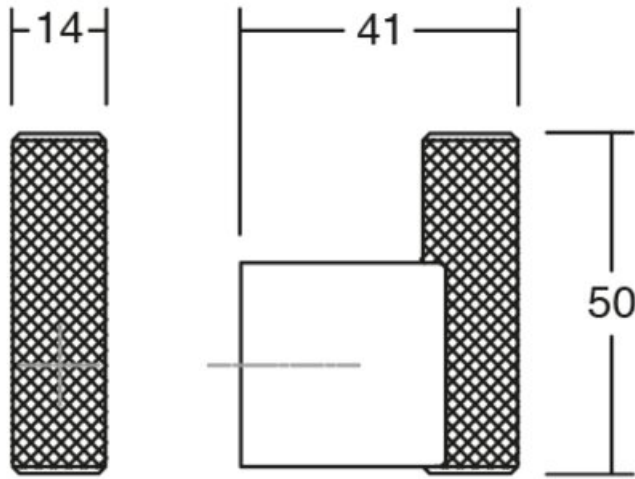

Technical Documents

View this product online at <https://marathonhardware.com/pd/V7009014L24>