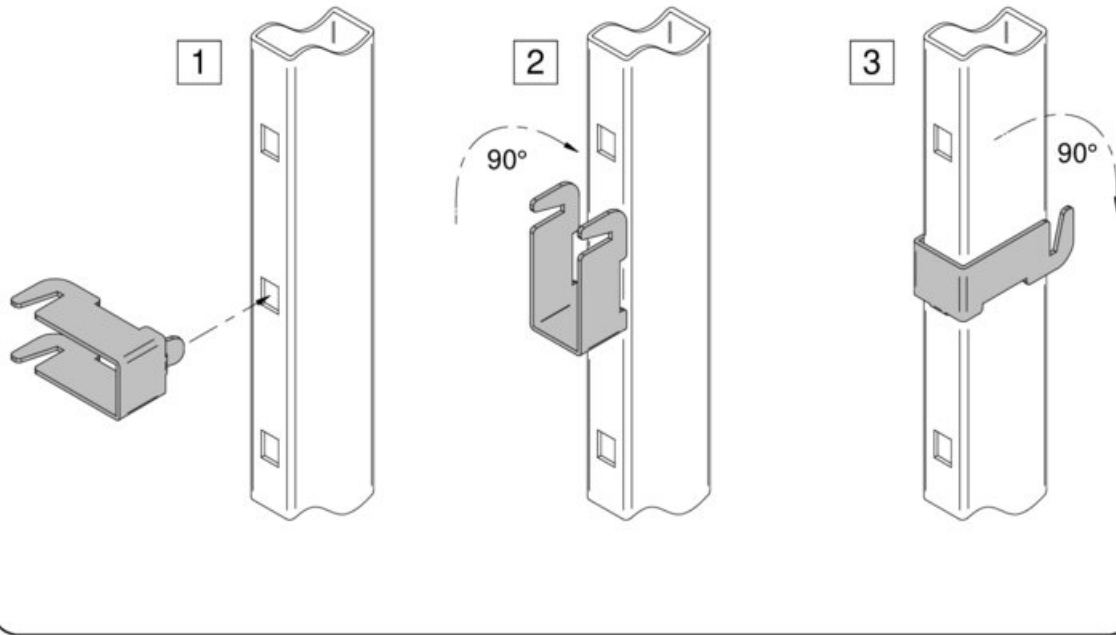

Cod: 4004113640

1/2

View this product online at <https://marathonhardware.com/pd/041-VGM1960-G>