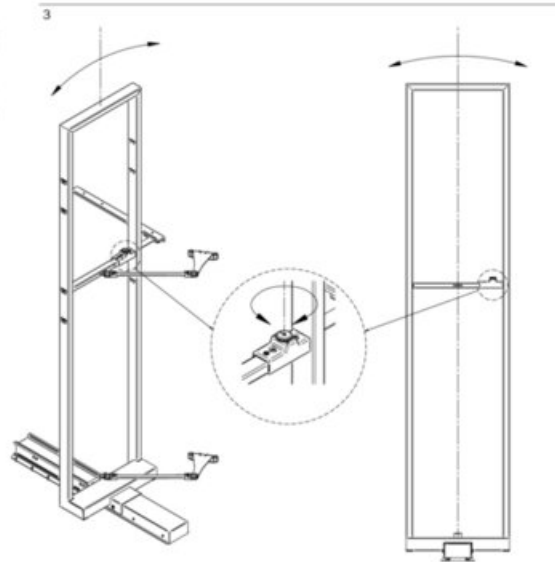

- Frame is side and bottom mounted
- Two widths for 450mm (18") or 600mm (24") cabinets
- Now available in Anthracite Grey and White / Chrome
- Adjustable shelf heights
- 120 degree hinges are best for full extension of baskets
- Anti-slip melamine bottom baskets are TSCA Title VI compliant
- Load capacity: 75kg (165lbs)
- can be installed on a left or right hinged door

### Maxi Pantry Frame and Slide

Description	Finish	Part#
W x H x D 414 x 1570-1920 x 488mm (16 1/4 x 61 1/4 - 75 1/2 x 19 1/4")	Anthracite Grey	041-VGM1945-AG
W x H x D 414 x 1570-1920 x 488mm (16 1/4 x 61 1/4 - 75 1/2 x 19 1/4")	Grey	041-VGM1945-G
W x H x D 414 x 1920-2181 x 488mm (21 1/4 x 75 1/4 - 85 1/2 x 19 1/4")	Anthracite Grey	041-VGM1960-AG
W x H x D 414 x 1920-2181 x 488mm (21 1/4 x 75 1/4 - 85 1/2 x 19 1/4")	Grey	041-VGM1960-G

### Maxi Pantry Baskets, set of 5

Description	Finish	Part#
W x H x D 320 x 158 x 410mm (12 1/4 x 6 1/4 x 16 1/4")	Anthracite Grey	041-VGML450-AG
W x H x D 320 x 158 x 410mm (12 1/4 x 6 1/4 x 16 1/4")	White & Chrome	041-VGML450-WHC
W x H x D 470 x 158 x 410mm (18 1/2 x 6 1/4 x 16 1/4")	Anthracite Grey	041-VGML600-AG
W x H x D 470 x 158 x 410mm (18 1/2 x 6 1/4 x 16 1/4")	White & Chrome	041-VGML600-WHC

### Maxi-Pantry

- 1. Overall dimensions
- 2. Maxi-Pantry:  
Opening door to 120°

- 3. Lateral tilt adjustment

View this product online at <https://marathonhardware.com/pd/041-VGM1960-G>