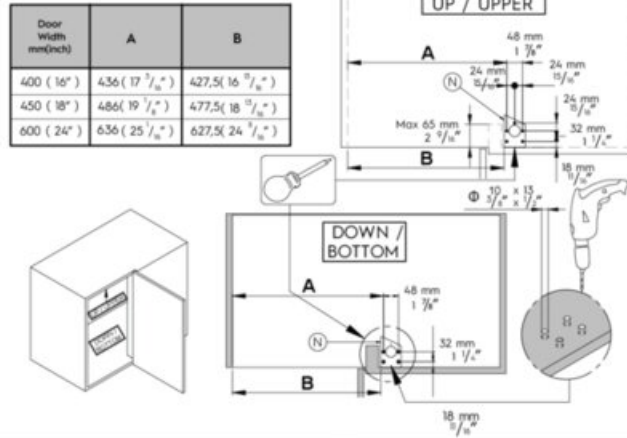

Technical Documents

Left Open Version

Right Open Version

800.840.1228 / MARATHONHARDWARE.COM

View this product online at <https://marathonhardware.com/pd/041-VF3B60L-AG>