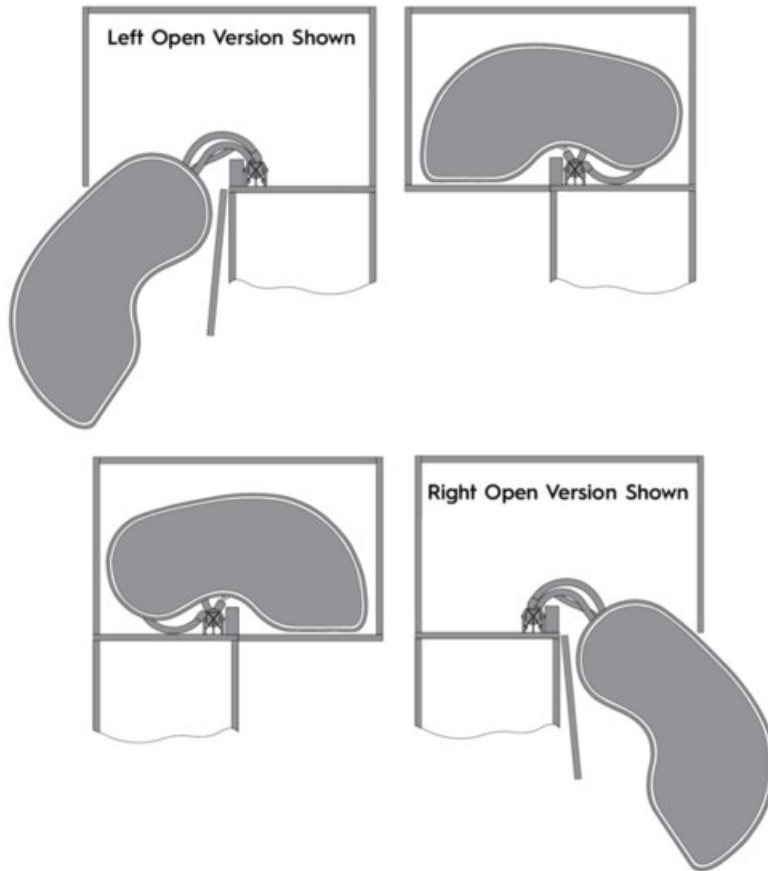

Product Description

The Fly Moon Corner Pullout is a pivoting shelf solution for your difficult to reach corner cabinets. The height of the two shelves are adjustable and can each support a 20kg load. Combining style and function, the shelves offer a melamine anti-slip coated bottom and with metal plated railings.

Important Information

*Order according to the direction of your opening. Shelves are not universal for all openings.

Technical Documents

View this product online at <https://marathonhardware.com/pd/041-VF3B60L-AG>

Technical Documents

Select your Flymoon opening direction, according to the drawings below.
The direction follows the movement of the shelves from the user's point of view.

800.840.1228 / MARATHONHARDWARE.COM