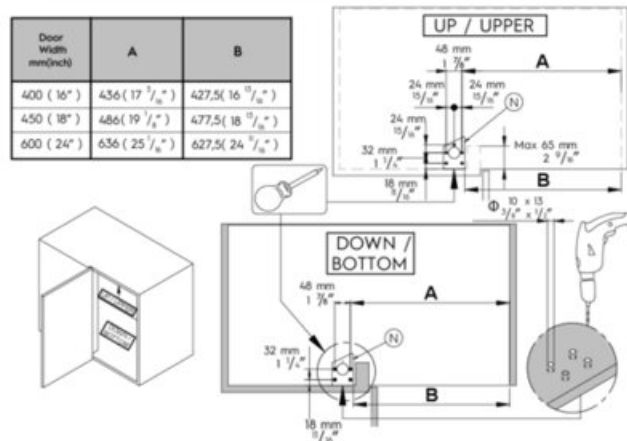

Right Open Version

800.840.1228 / MARATHONHARDWARE.COM

View this product online at <https://marathonhardware.com/pd/041-VF3B60L-AG>