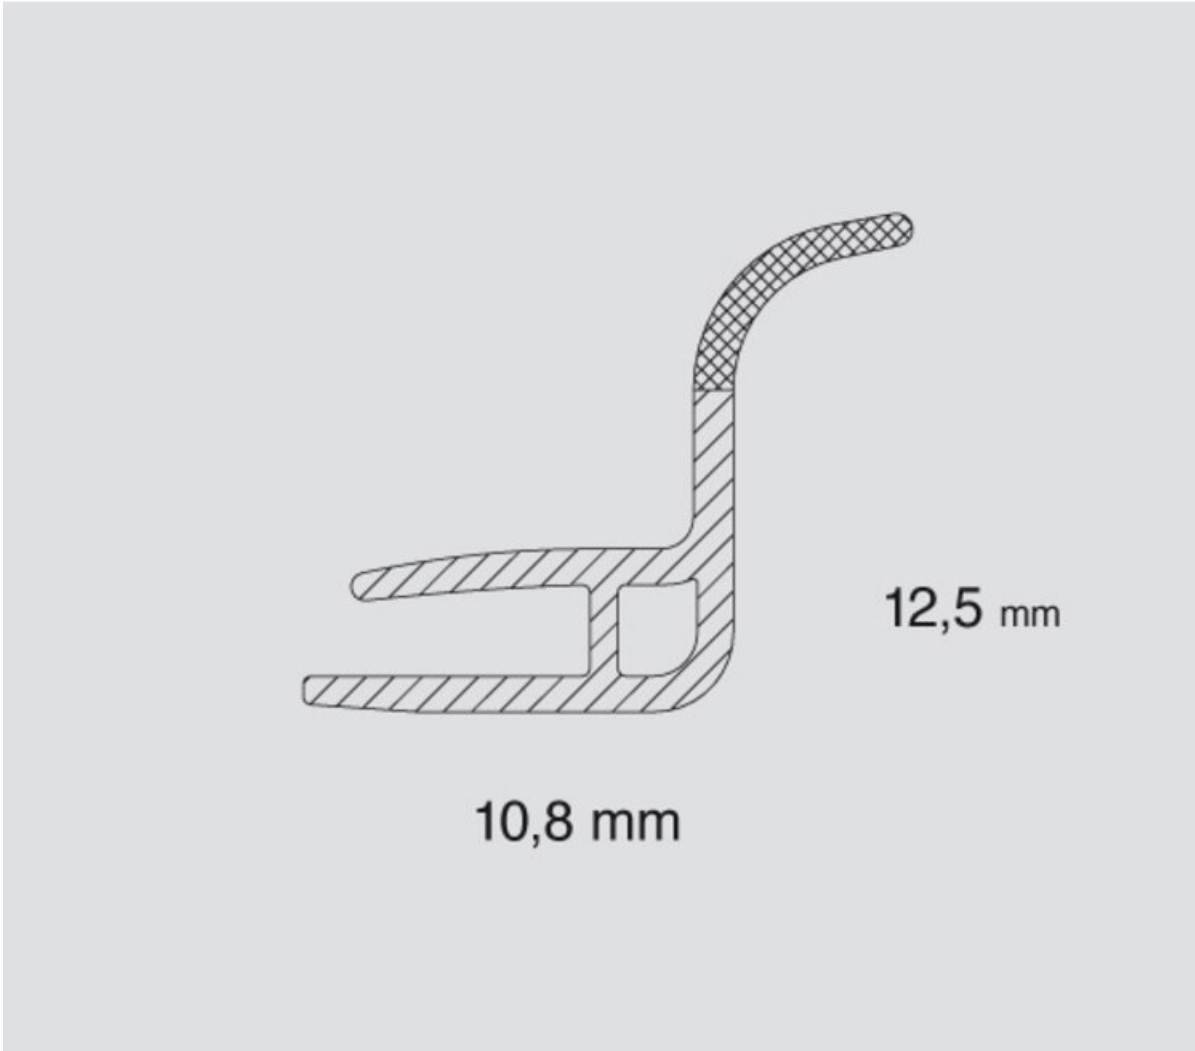

Waterstop Profile Edge, Silver

Part Number: 04-WSPROFILE-SIL

Waterstop Undersink Drip Tray Profile Edge, Silver

The flexible Waterstop profile seals the mat against the sides and back of the cabinet, preventing water from seeping through.

Finish	Silver Grey
Length	2350mm

Product Description

Cut to length, and install on three sides - left, right and rear of the Waterstop Mat.

Technical Documents

View this product online at <https://marathonhardware.com/pd/04-WSPROFILE-SIL>