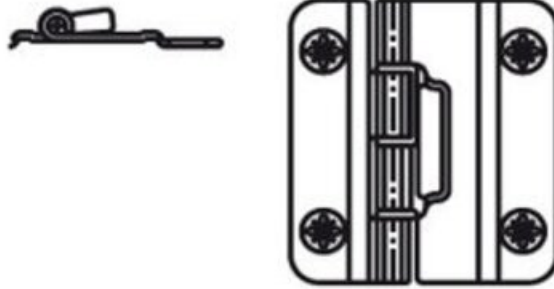

Technical Documents

View this product online at <https://marathonhardware.com/pd/SF1CXE9>