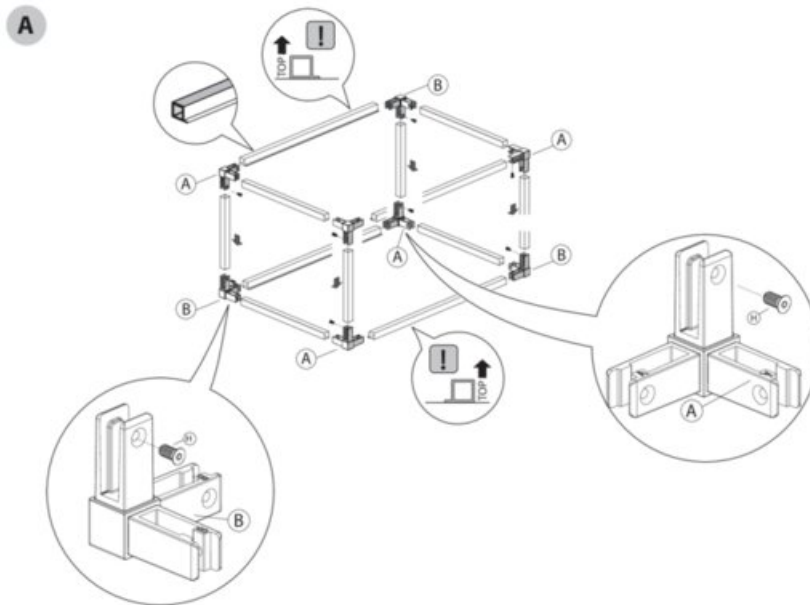

Technical Documents

FLOAT

INSTRUCTIONS

View this product online at <https://marathonhardware.com/pd/086-K2PXE-MB>