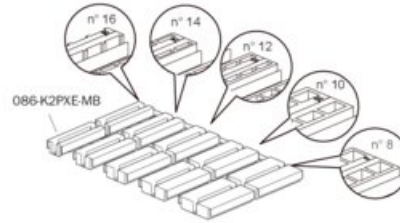

Wood Thickness Adjustment

n°	Thickness shelf (T)
8	8mm
10	10mm
12	12mm
14	14mm
16	16mm

View this product online at <https://marathonhardware.com/pd/086-K2PXE-MB>