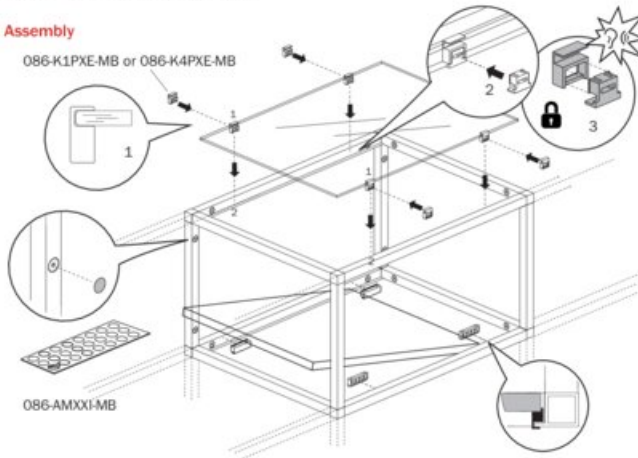

Technical Documents

Technical Specifications

Item Description	Part#
Glass Shelf Spacer for 4mm Matte Back	086-K1PXE-MB
Glass Shelf Spacer for 5mm Matte Back	086-K4PXE-MB
Wood Shelf Spacer 8-16mm Matte Back	086-K2PXE-MB
Cover Caps Adhesive Matte Back	086-AMXXI-MB

- Wood shelf spacer fits wood for shelf thickness from 8-16mm
- Glass shelf spacer works only for glass thickness indicated

Cut Sizes:

- Wood shelf: Length - 42mm and Depth - 42mm
- Glass shelf: Length - 42mm and Depth - 45mm

Shelf Assembly