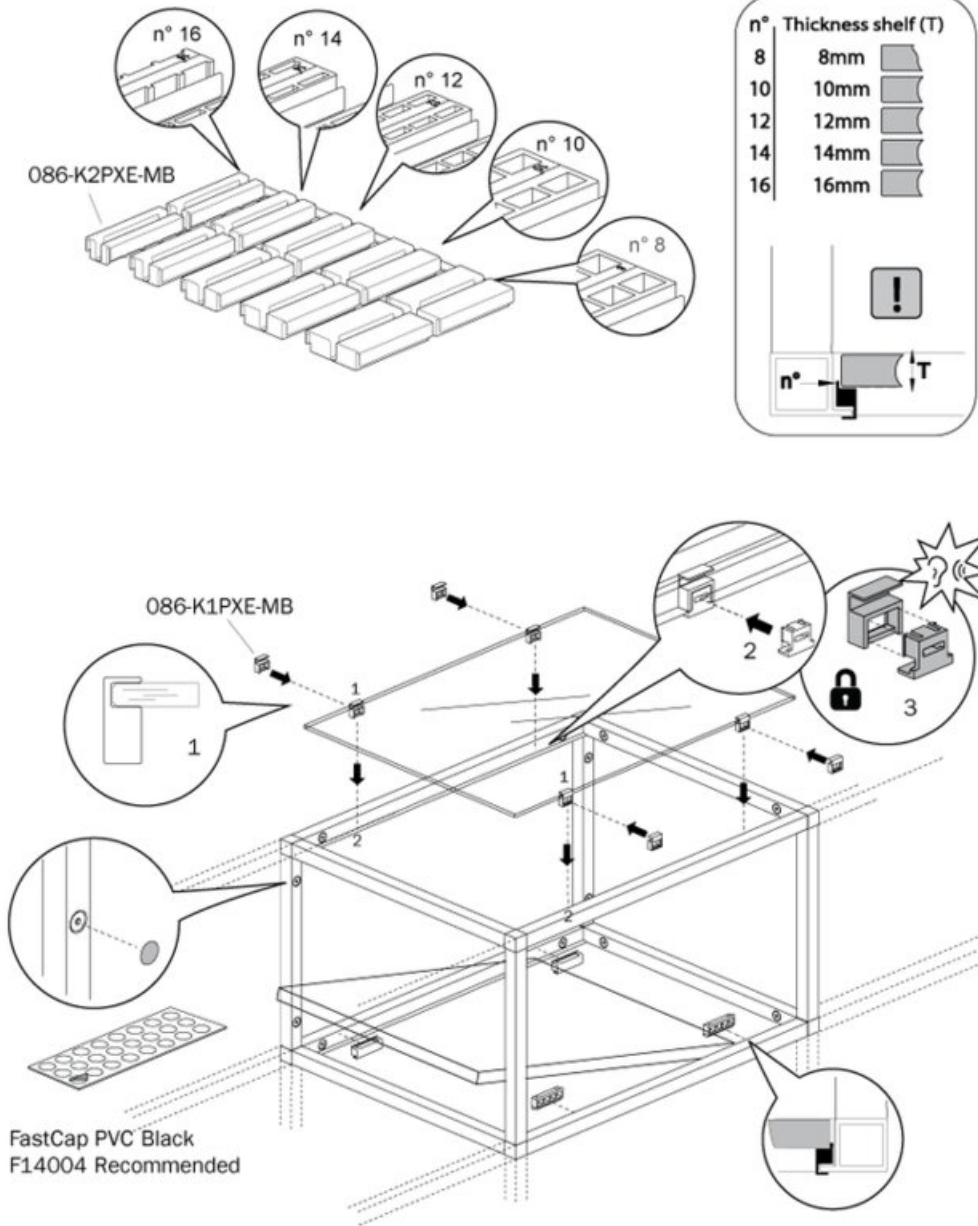

Important Information

Float Bar Profiles are designed to fit 18mm thick shelves flush, so use spacer bracket kits for boards of 8 to 16mm thicknesses. It is possible to mount 19mm (3/4") shelves, we recommend edgebanding your panel as it will sit proud 1mm. For 18mm or less shelves, edgebanding is optional as the shelf sits hidden behind the aluminum profile.

- Wood shelf spacer fits wood for shelf thickness from 8-16mm
- Glass shelf spacer works only for glass thickness indicated

Cut Sizes:

- Wood shelf: Length - 42mm and Depth - 42mm
- Glass shelf: Length - 42mm and Depth - 45mm

Shelf Assembly

Wood Thickness Adjustment

n°	Thickness shelf (T)
8	8mm
10	10mm
12	12mm
14	14mm
16	16mm

View this product online at <https://marathonhardware.com/pd/086-K2PXE-MB>

Technical Documents

View this product online at <https://marathonhardware.com/pd/086-K2PXE-MB>