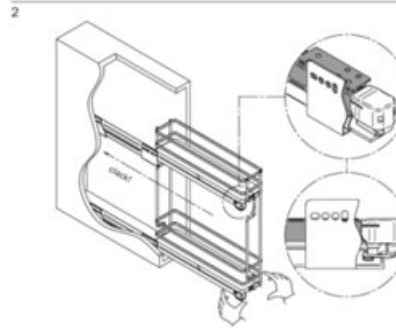

13/02/2017 cod. 4004118880

1/4

View this product online at <https://marathonhardware.com/pd/041-VGSB930-AG>

Technical Documents

Side-Mount Pull-out

- 1. Overall dimensions
- 2. Fast slide installation

- 3. Fast door installation
- 4. 6-way door adjustment