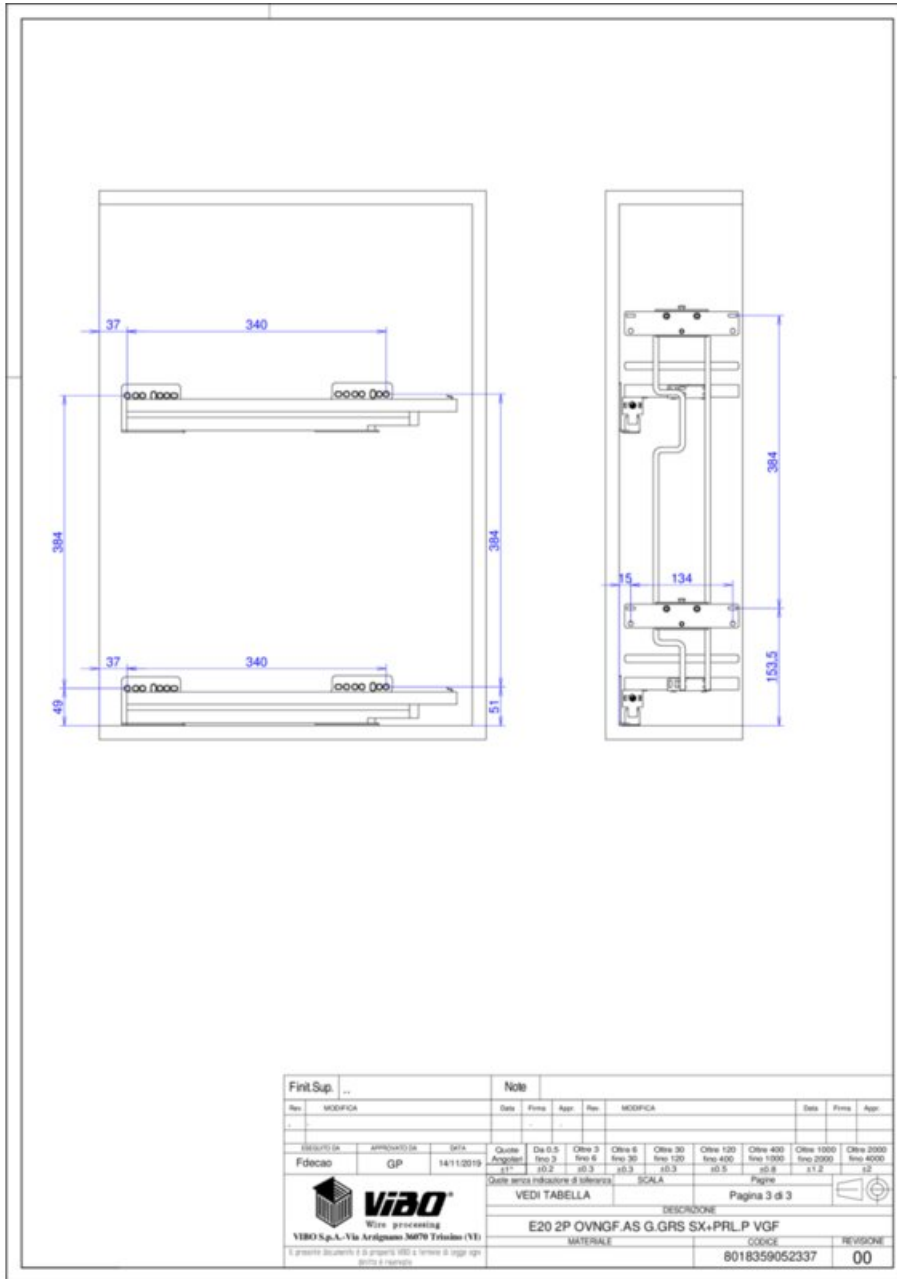

Technical Documents

View this product online at <https://marathonhardware.com/pd/041-VGSB930-AG>