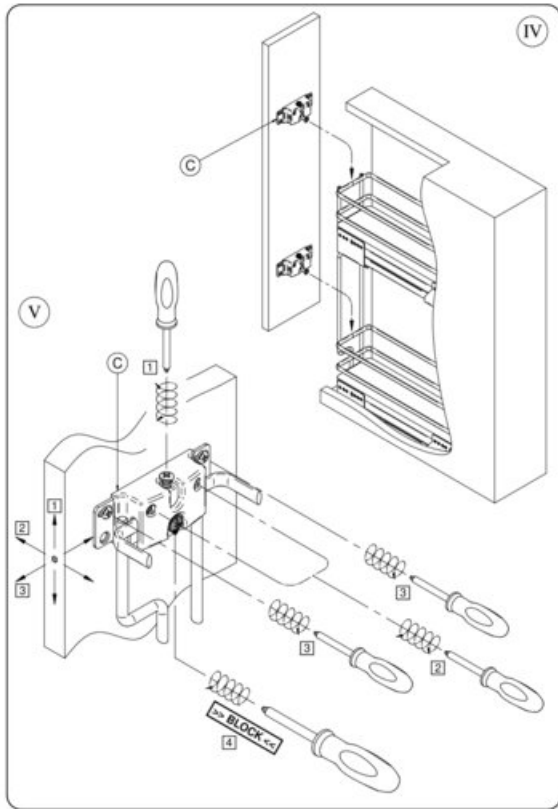

Product Advantages

- Door mount bracket includes 6-way adjustment
- Soft-close
- Left-Side Mount for 150mm (6 in) and 200mm (8 in) cabinets
- Dual-Side Mount for 300mm (12 in), 450mm (18 in), and 600mm (24 in) cabinets
- Spacer kit included for easy installs in Imperial or Metric cabinet widths
- Includes snap-on bottle dividers (for 300mm, 450mm, and 600mm cabinets)
- Anti-slip melamine bottom baskets are TSCA Title VI compliant
- Load capacity: 30kg (66lbs)
- Anthracite Grey or White / Chrome

13/02/2017 cod. 4004118880

4/4

Istruzioni di montaggio Assembling instructions Notice de montage Montageanleitung Manual de montaje	Portata massima: Maximum load: Charge maxi: Maximale belastbarkeit: Carga maxima:	30 Kg
	ELQGM(15/20)2.....MB EPQGM(15/20)2.....MB	
	10 min 1	<p>PRIMA DI COMINCIARE, VEDERE I CONSIGLI DI MONTAGGIO</p> <p>BEFORE STARTING, REFER TO THE ASSEMBLING ADVICE IN ANNEX.</p> <p>AVANT DE COMMENCER, SE REPORTER AUX CONSEILS DE MONTAGE EN ANNEXE.</p> <p>VOR DIE MONTAGE, BITTE BEIHELIGENDE ANWEISUNGEN FOLGEN.</p> <p>ANTES DE EMPEZAR CONSULTAR LOS CONSEJOS PARA EL MONTAJE.</p>
		

13/02/2017 cod. 4004118880

1/4

View this product online at <https://marathonhardware.com/pd/041-VGSB930-AG>

Technical Documents

Side-Mount Pull-out

- 1. Overall dimensions
- 2. Fast slide installation

- 3. Fast door installation
- 4. 6-way door adjustment