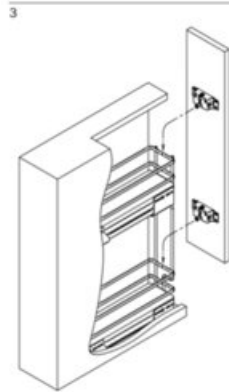

13/02/2017 cod. 4004118880

1/4

View this product online at <https://marathonhardware.com/pd/041-VGSB930-AG>

Technical Documents

Side-Mount Pull-out

- 1. Overall dimensions
- 2. Fast slide installation

- 3. Fast door installation
- 4. 6-way door adjustment