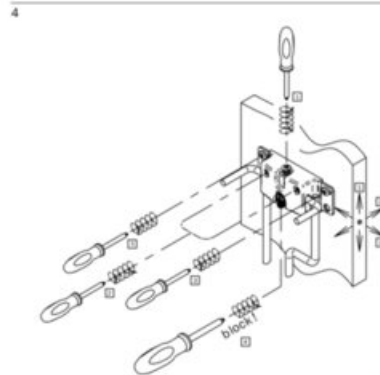

13/02/2017 cod. 4004118880

1/4

View this product online at <https://marathonhardware.com/pd/041-VGSB930-AG>

Technical Documents

Side-Mount Pull-out

- 1. Overall dimensions
- 2. Fast slide installation

- 3. Fast door installation
- 4. 6-way door adjustment