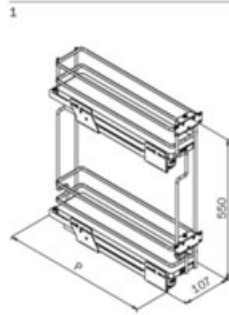

13/02/2017 cod. 4004118880

1/4

View this product online at <https://marathonhardware.com/pd/041-VGSB930-AG>

Technical Documents

Side-Mount Pull-out

- 1. Overall dimensions
- 2. Fast slide installation

- 3. Fast door installation
- 4. 6-way door adjustment