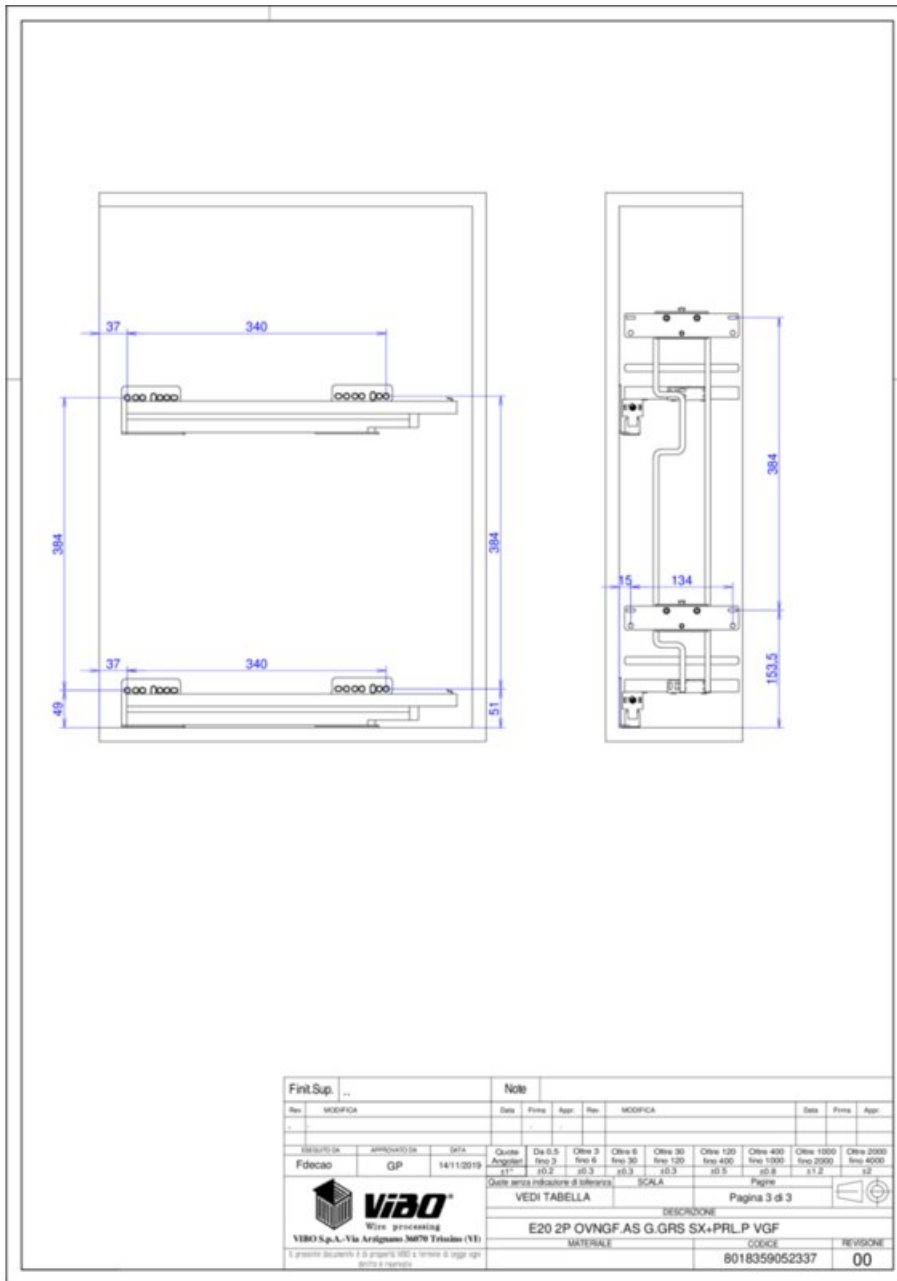

Technical Documents

View this product online at <https://marathonhardware.com/pd/041-VGSB930-AG>