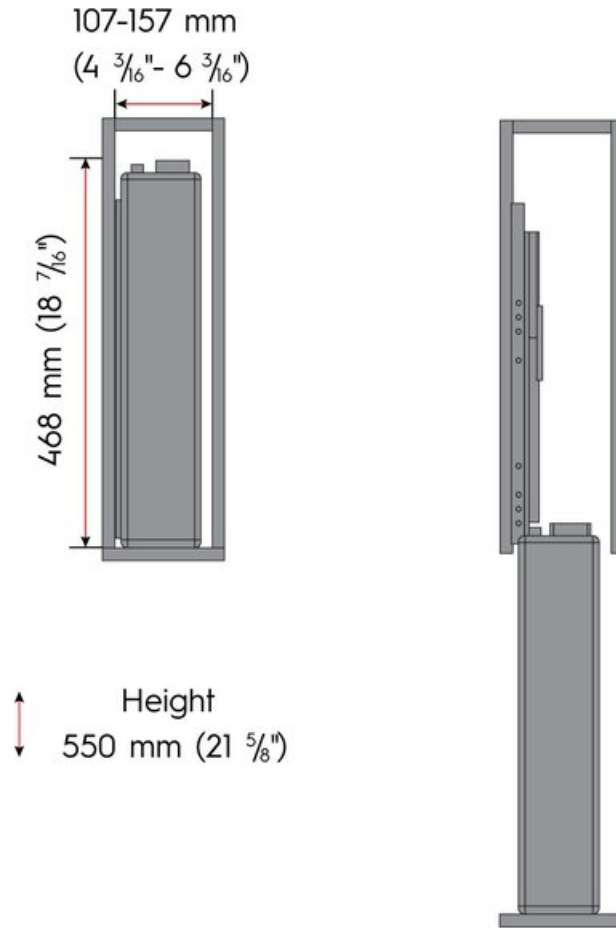

Technical Documents

View this product online at <https://marathonhardware.com/pd/041-VGSB930-AG>