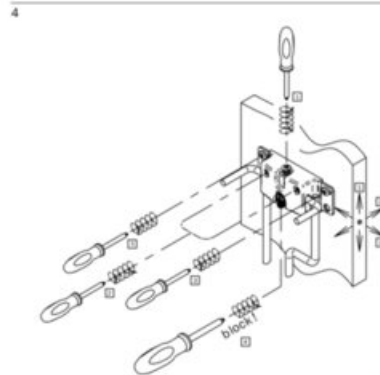

### Side-Mount Pull-out

1. Overall dimensions
2. Fast slide installation

3. Fast door installation
4. 6-way door adjustment

View this product online at <https://marathonhardware.com/pd/041-VGSB630-AG>