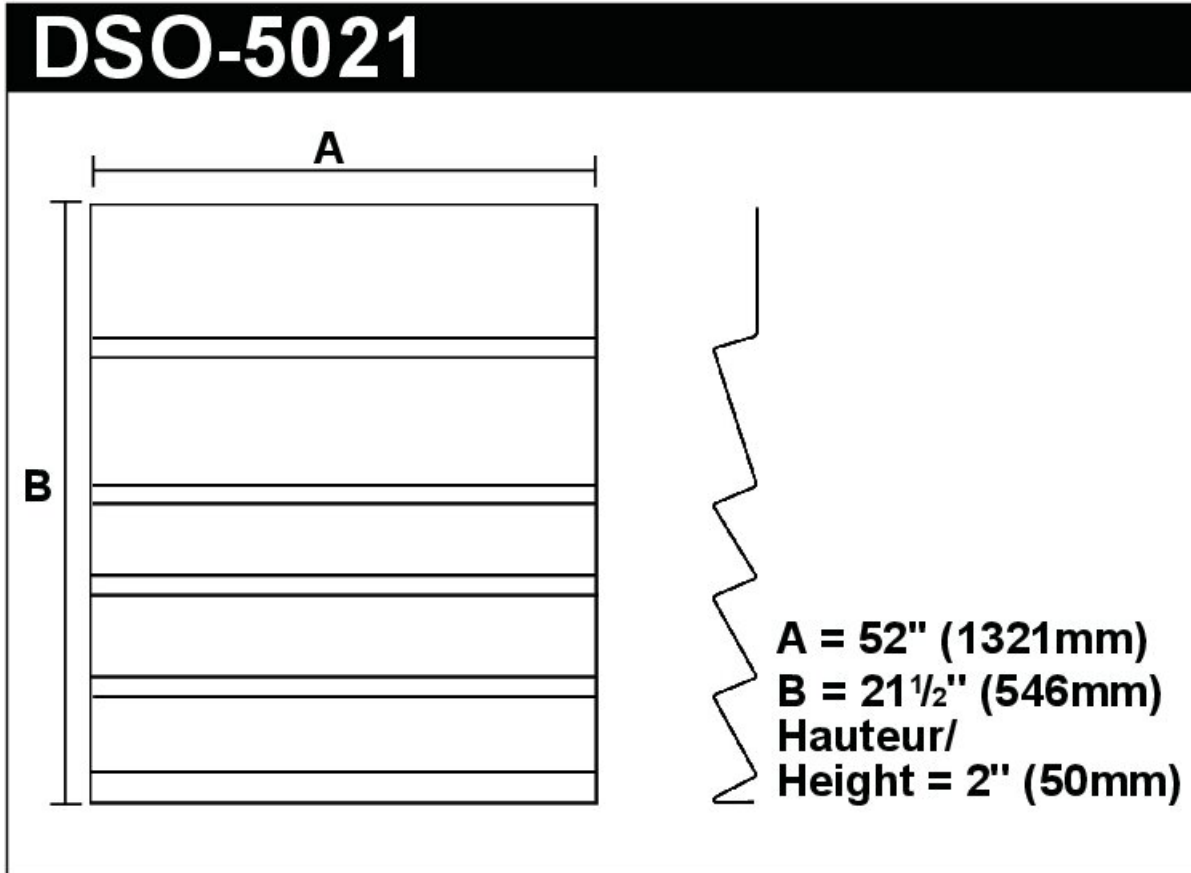

Spice Rack Insert 21-1/2x52 Inch White

Part Number: 04-2823

Application Type	Spice Rack Insert Tray
Colour	White
Depth	21-1/2 in (546 mm)
Finish	Glossy
Height	2 in (50 mm)
Material	Polystyrene plastic
Width	52 in (1321 mm)

Product Description

Spice rack insert for drawers with 4 slanted rows.

Important Information

Customer cuts sides to obtain required width.

View this product online at <https://marathonhardware.com/pd/04-2823>