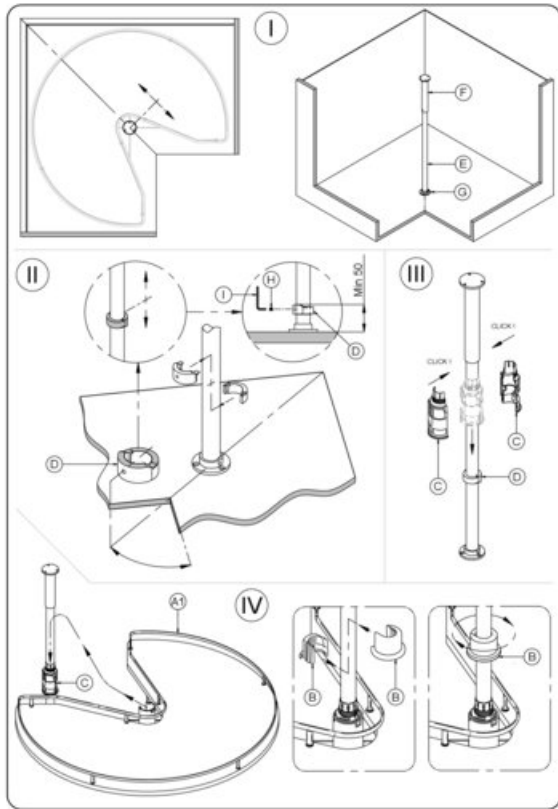

Technical Documents

17/12/2012 cod. 4004115200

4/4

	Portata massima per centro Maximum load per handle Charge max pour passer Maximala befoerbarlast per koch Carga maxima per centro	660 760 734 834	9 Kg 11 Kg 13 Kg 16 Kg	Istruzioni di montaggio Assembling instructions Notice de montage Montageanleitung Manual de montaje	
		KCM660..TFBOM KCM760..TFBOM CG734..FBM2OM CG834..FBM2OM			
	20 min	1			
					PRIMA DI COMINCIARE, VEDERE I CONSIGLI DI MONTAGGIO BEFORE STARTING, REFER TO THE ASSEMBLING ADVICE IN ANNEX. AVANT DE COMMENCER SE REPORTER AUX CONSEILS DE MONTAGE EN ANNEXE. VOR DIE MONTAGE, BITTE BEACHTEN DIE ANWEISUNGEN FOLGEN. ANTES DE EMPEZAR CONSULTAR LOS CONSEJOS PARA EL MONTAJE.
A x 2 A1 x 2 B x 2 C x 2 D x 2 E x 1 F x 1 G x 1 H x 5 I x 2 L x 1 M x 2	H x 5 I x 2 L x 1 M x 2				

17/12/2012 cod. 4004115200

1/4

View this product online at <https://marathonhardware.com/pd/041-VSQTBT5002C>