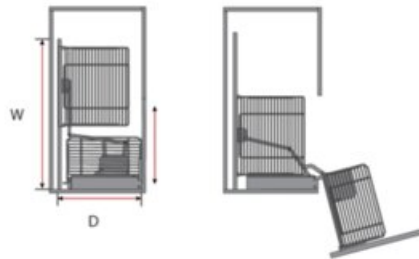

Magic Corner

Product Features

A classic chrome wire Magic Corner storage pull-out with soft-close. The adjustable width frame that is also universal for both directions, makes this best-selling corner storage solution an excellent choice for any project.

- Suits 450mm (18") door in 900mm (36") blind corner.
- Sold as a complete set, all baskets included
- Attractive chrome wire baskets
- Adjustable width frame
- Universal for left or right opening
- Soft-close door
- Load capacity: Inner: 15kg (33lbs) Door: 8kg (18lbs)

Magic Corner Chrome Wire Kit, Universal for Left and Right Open

Description

Part#

W x H x D
860 - 968 x 537 x 513mm (33 3/4" - 38 1/4" x 21 1/4" x 20 1/4")

041-MH111B

Minimum Interior Cabinet Dimensions

W x H x D 860 - 968 x 537 x 513mm (33 3/4" - 38 1/4" x 21 1/4" x 20 1/4")

Open angle dimension

Note:

1. The Min. height of inner dimension of cabinet: 550mm.
2. The suitable width of door: 400-450mm
3. Load capacity: Frame "A" 20Kgs / Frame "B" 15Kgs

Door dimension

Bottom & Flank dimension