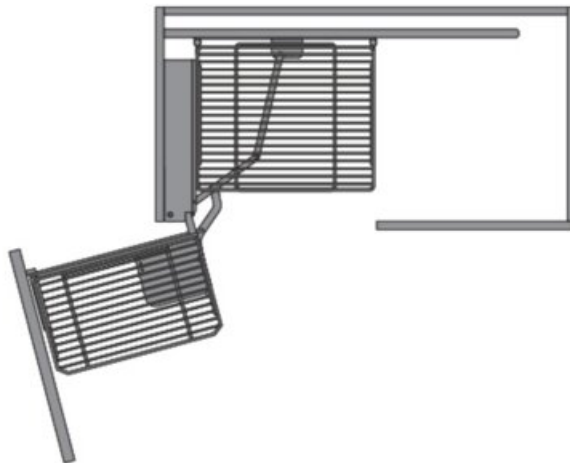

Product Description

Maximize the effective storage and organizational use of your hard to reach corner cabinets. With the Magic Corner, you will have no issue storing a large amount of items in your corner cabinet on the high capacity frame and large wire baskets. The smooth soft-closing action will give you a real piece of mind as you work throughout your kitchen. A classic chrome wire Magic Corner storage pullout featuring soft-close door. The adjustable width frame that is also universal for both directions, make this best-selling corner storage solution an excellent choice for any project.

Advantage over previous generation design:

- Improved brackets and stability
- Quieter rollers and closing action
- Easier installation

Technical Documents

Planning

Minimum Interior Cabinet Dimensions mm/inch

W x H x D 860 - 968 x 537 x 513mm (33 7/8" - 38 1/8" x 21 1/8" x 20 1/16")

*Left Open Shown. Product is Universal.

View this product online at <https://marathonhardware.com/pd/041-MH111B>

Technical Documents

Magic Corner

Product Features

A classic chrome wire Magic Corner storage pull-out with soft-close. The adjustable width frame that is also universal for both directions, makes this best-selling corner storage solution an excellent choice for any project.