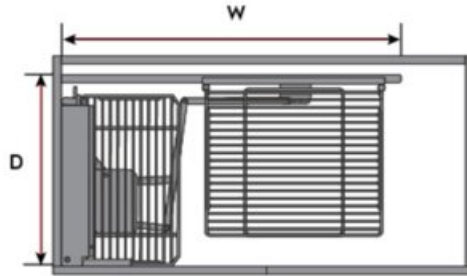

Product Description

Maximize the effective storage and organizational use of your hard to reach corner cabinets. With the Magic Corner, you will have no issue storing a large amount of items in your corner cabinet on the high capacity frame and large wire baskets. The smooth soft-closing action will give you a real piece of mind as you work throughout your kitchen. A classic chrome wire Magic Corner storage pullout featuring soft-close door. The adjustable width frame that is also universal for both directions, make this best-selling corner storage solution an excellent choice for any project.

Advantage over previous generation design:

- Improved brackets and stability
- Quieter rollers and closing action
- Easier installation

Technical Documents

Planning

Minimum Interior Cabinet Dimensions mm/inch

W x H x D 860 - 968 x 537 x 513mm (33 7/8" - 38 1/8" x 21 1/8" x 20 1/16")

*Left Open Shown. Product is Universal.

View this product online at <https://marathonhardware.com/pd/041-MH111B>

Technical Documents

Magic Corner

Product Features

A classic chrome wire Magic Corner storage pull-out with soft-close. The adjustable width frame that is also universal for both directions, makes this best-selling corner storage solution an excellent choice for any project.