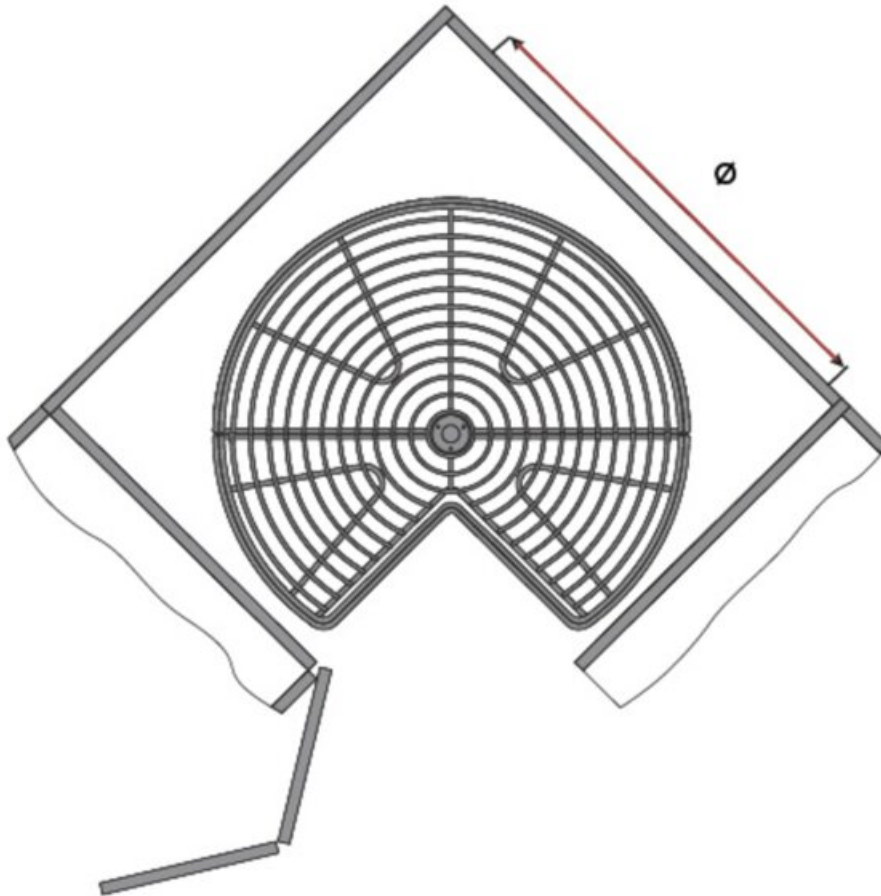

Lazy Susan 28in Kidney Chrome

Part Number: 041-MG170

M-Series Wire Kidney Shaped Lazy Susan, 28in, Chrome

The Lazy Susan's two levels of rotating shelves utilize all the unused space in your corner cabinet.

Basket Bottom Colour	-----	Chrome
Basket Bottom Type	-----	Wire Bottom
Basket Wire Finish	-----	Chrome
Diameter	-----	28 in
Finish	-----	Chrome
Frame Finish	-----	Chrome
Material	-----	Steel
Packaging	-----	Two-Shelves
Shape	-----	Kidney

Product Advantages

- Ideal for 90-degree corner cabinets
- 28-inch diameter
- Durable steel construction

Technical Documents

Minimum Interior Cabinet Dimensions mm/inch

Ø x H 700 x 620 - 780mm (27 5/16 x 24 3/16 - 30 1/16")

View this product online at <https://marathonhardware.com/pd/041-MG170>

Technical Documents

Wire Lazy Susan, Kidney

Product Features

The Lazy Susan's two levels of rotating high-quality steel shelves with a chrome finish utilize all the unused space in your corner cabinet.