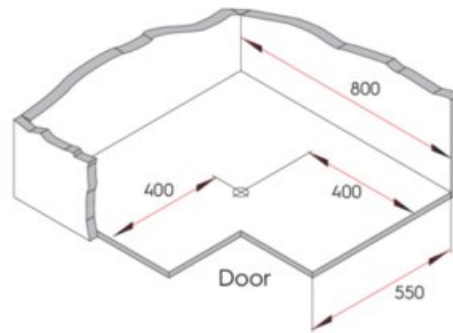

Product Advantages

- Ideal for 90-degree corner cabinets
- 28-inch diameter
- Durable steel construction

Technical Documents

Minimum Interior Cabinet Dimensions mm/inch

Ø x H 700 x 620 - 780mm (27 5/16 x 24 3/16 - 30 1/16")

View this product online at <https://marathonhardware.com/pd/041-MG170>

Technical Documents

Wire Lazy Susan, Kidney

Product Features

The Lazy Susan's two levels of rotating high-quality steel shelves with a chrome finish utilize all the unused space in your corner cabinet.

- Ideal for 90 degree pie-corner cabinets
- Suitable for 28 inch (711mm) Lazy Susan corners
- Durable steel construction
- Complete kit includes pole and 2 shelves
- Load capacity: 20kg (44lbs) per shelf

Pole and Two Baskets (complete kit)

Description	Part#
Ø x H 700 x 620 - 780mm (27 3/8 x 24 3/8 - 30 3/8")	041-MG170

Bottom Dimensions

800.840.1228 / MARATHONHARDWARE.COM

View this product online at <https://marathonhardware.com/pd/041-MG170>