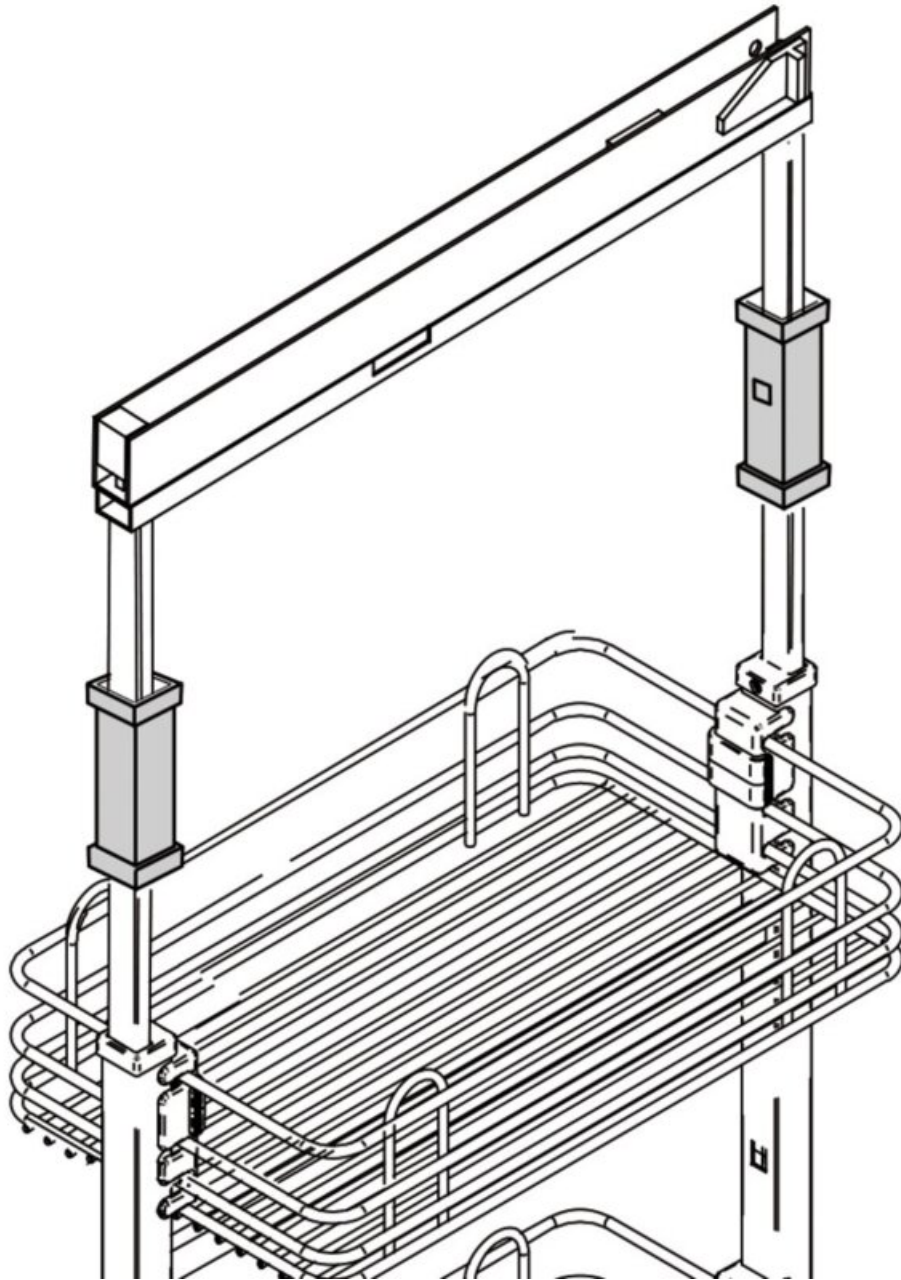

Extra Basket Adaptor for Extendable Frame, Anthracite Dark Grey

Part Number: 041-VGBA-AG

Extra Basket Adaptor for Extendable Frame, Anthracite Grey

Provides a mounting point for additional basket in the extendable section of the pantry frame.

Finish	Anthracite Grey
Frame Finish	Anthracite
Height	140 mm

Product Description

This adaptor bracket enables you to install an additional basket to the extension part of the pantry pullout frame.

Technical Documents