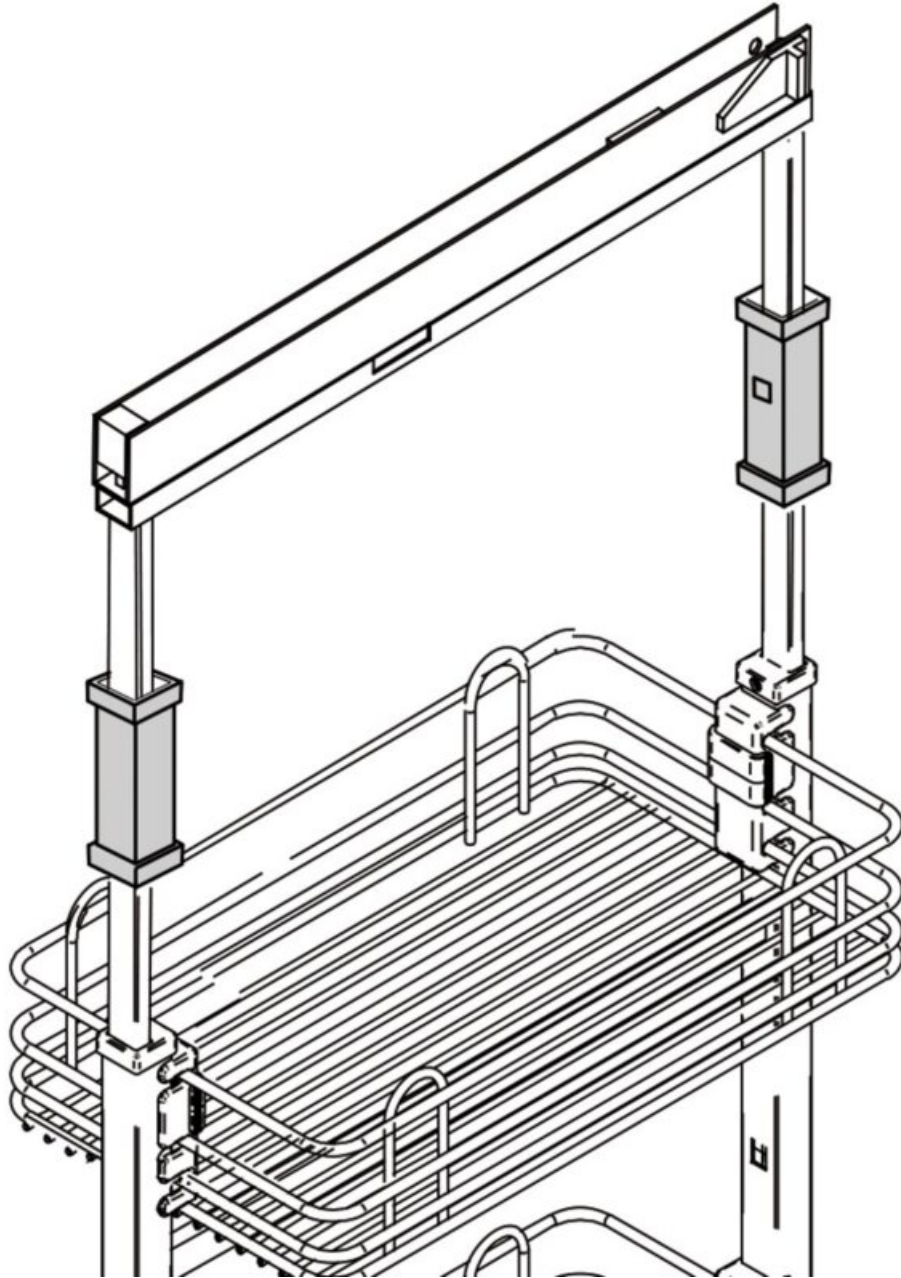

Technical Documents

View this product online at <https://marathonhardware.com/pd/041-VBA>