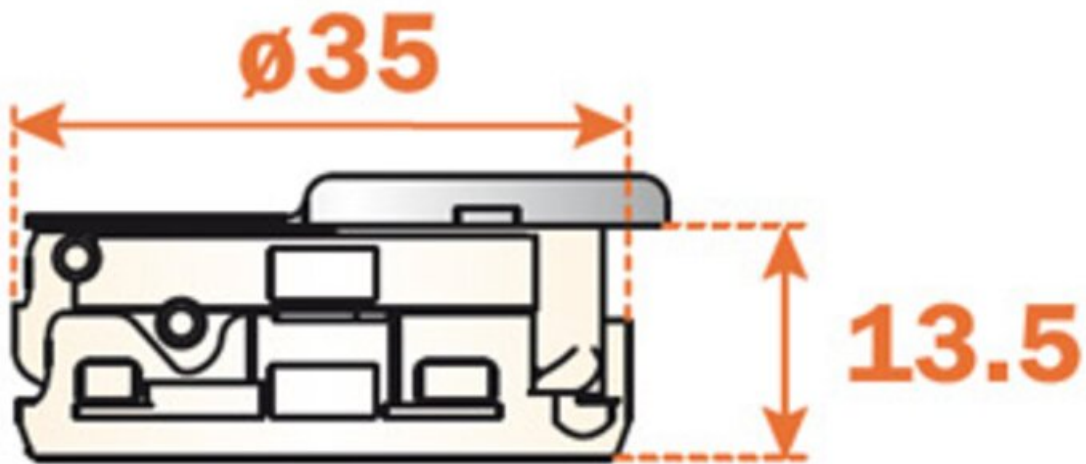

View this product online at <https://marathonhardware.com/pd/SC2RKA9>