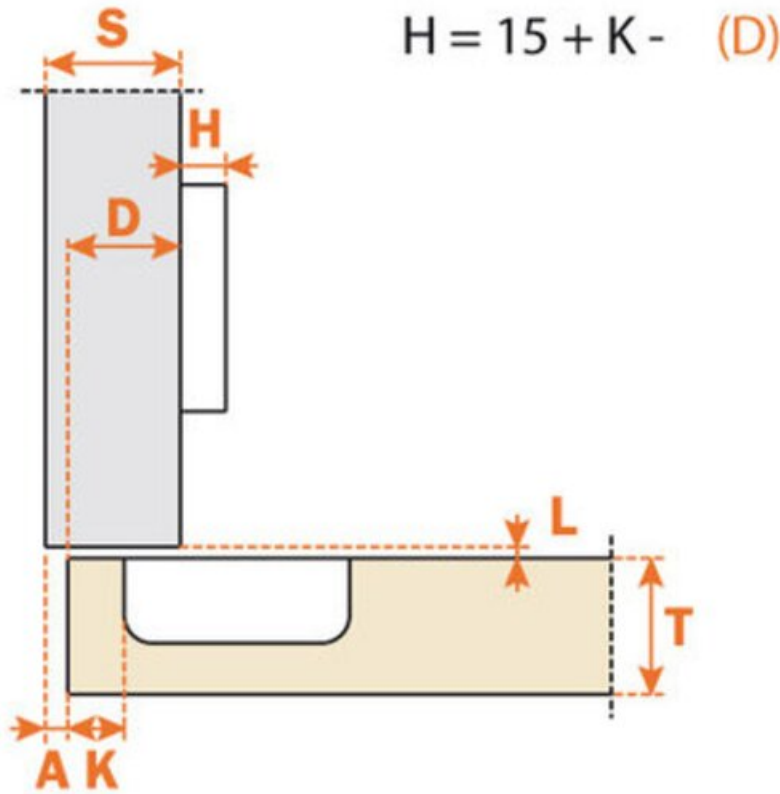

Technical Documents

View this product online at <https://marathonhardware.com/pd/SC2RKA9>