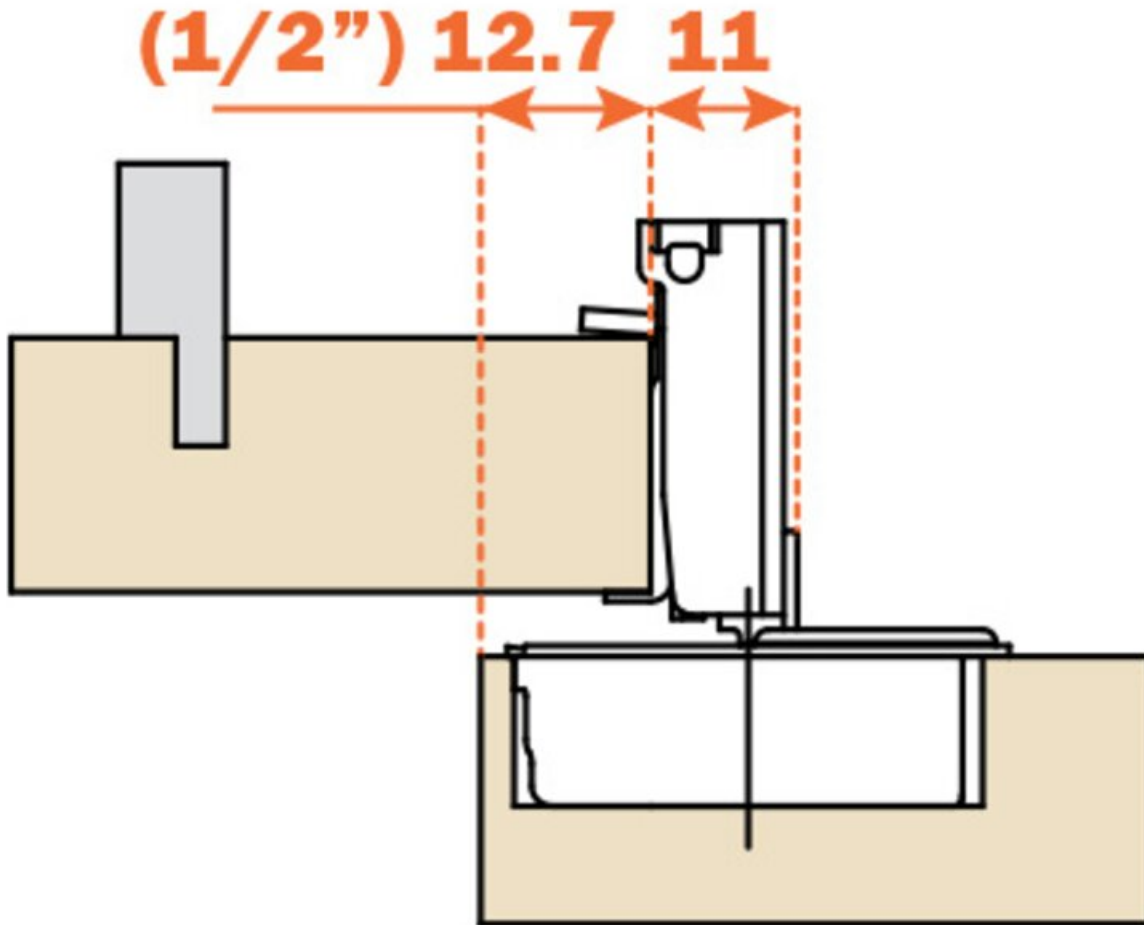

<div><br></div>

Adjustment Type	2-way Cam
Angle	106
Application Type	Face Frame
Closing Type	Soft-Close
Door Type	Face Frame
Finish	Nickel
Hinge Cup Depth	11
Hinge Cup diameter	35 mm
Hinge Door Thickness	Minimum from 15 mm
Hinge Type	Integrated Mounting Plate
Mounting Type	Screw-On
Overlay	1/2 in

### Product Advantages

- 106 degree opening angle
- 2-way cam adjustment (depth/lateral)
- Integrated soft-close with disable switch
- Integrated mounting plate
- Lifetime warranty

Technical Documents

View this product online at <https://marathonhardware.com/pd/SCUP37D9>