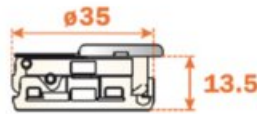

View this product online at <https://marathonhardware.com/pd/SC7R6MD9>