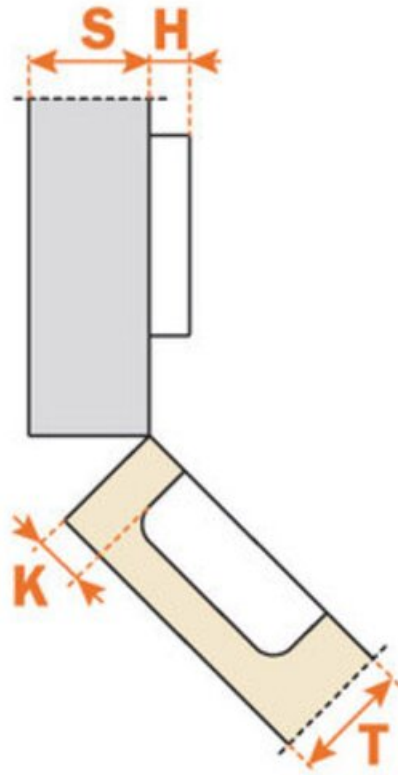

Technical Documents

View this product online at <https://marathonhardware.com/pd/SC7R6MD9>