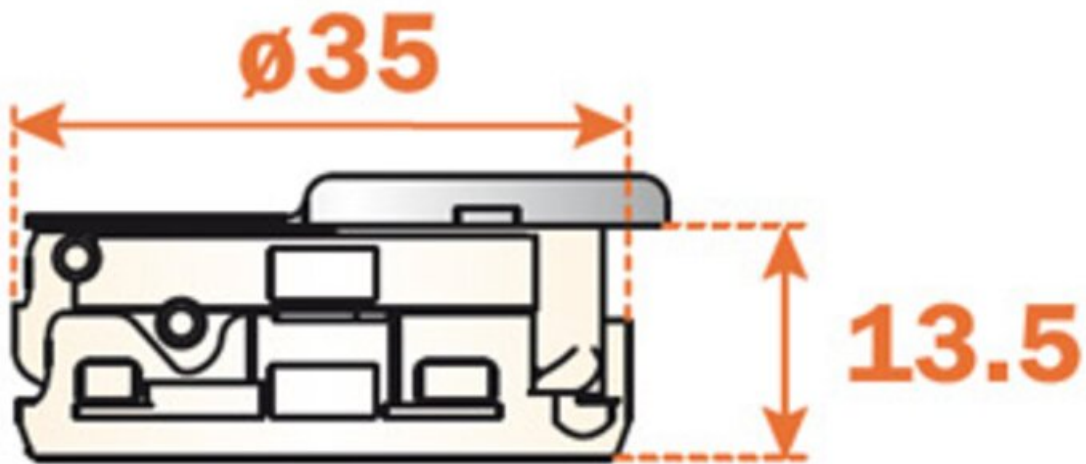

View this product online at <https://marathonhardware.com/pd/SC7R6MD9>