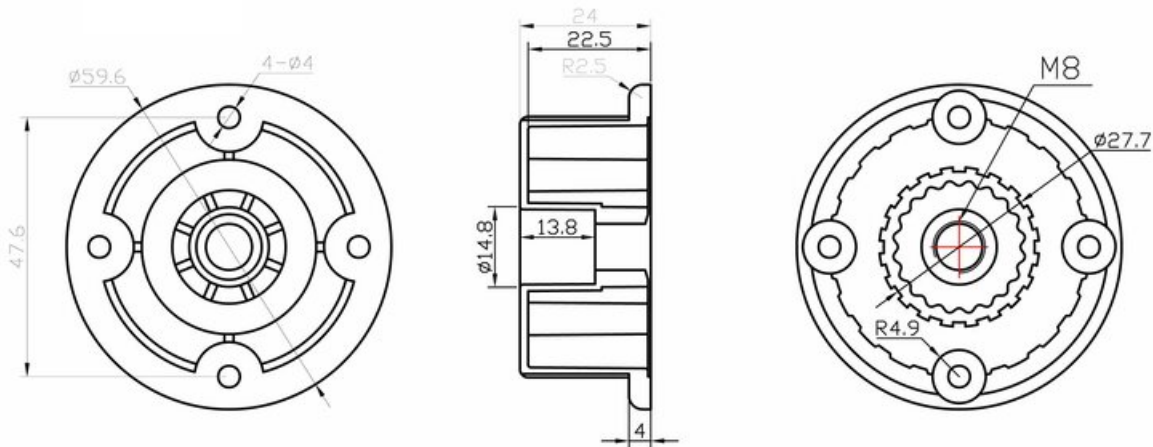

Technical Documents

View this product online at <https://marathonhardware.com/pd/03-3290>