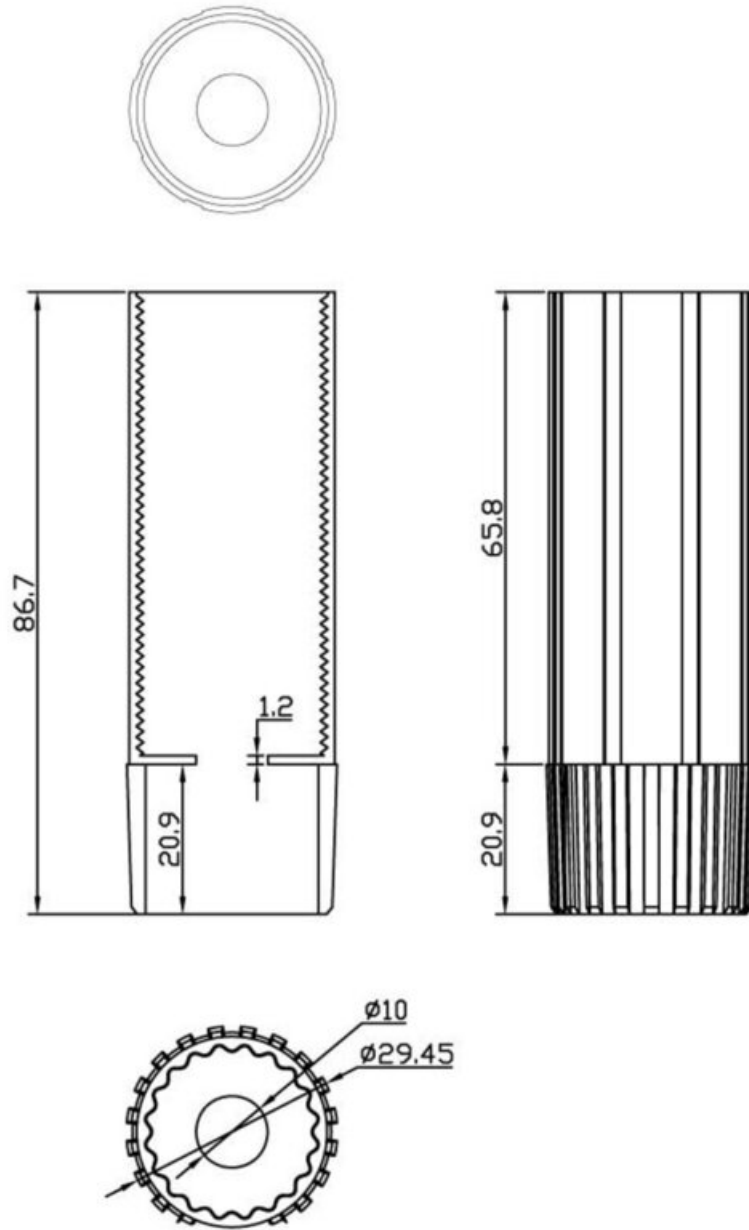

Leveler Centre Tube Black

Part Number: 03-3291

Height ----- From 4-1/4 to 6in

Technical Documents

View this product online at <https://marathonhardware.com/pd/03-3291>