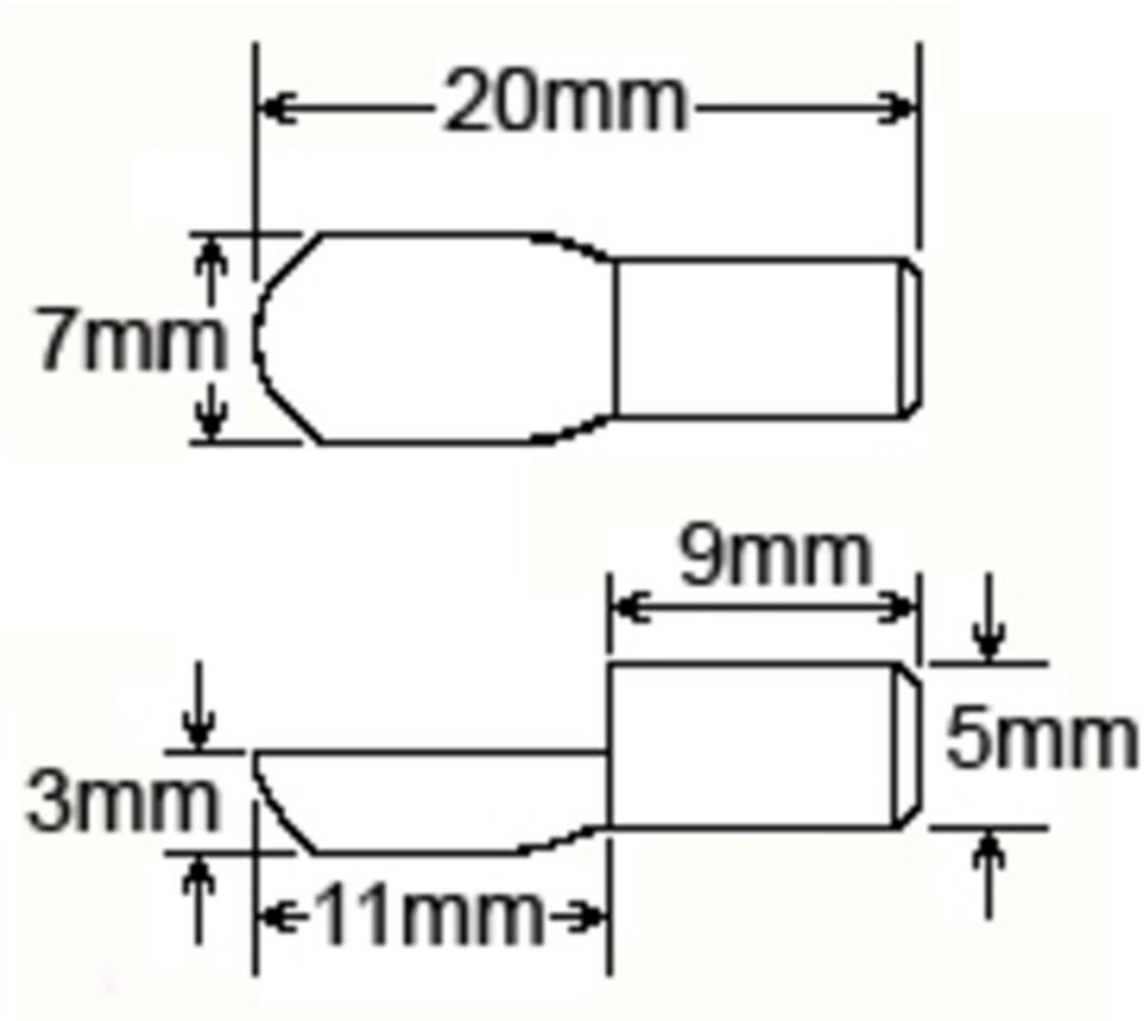

## Shovel Pin 5mm Nickel

**Part Number: 03-2415**

Finish -----	Nickel
Pin Diameter -----	5mm
Pin Diameter -----	5 mm

View this product online at <https://marathonhardware.com/pd/03-2415>