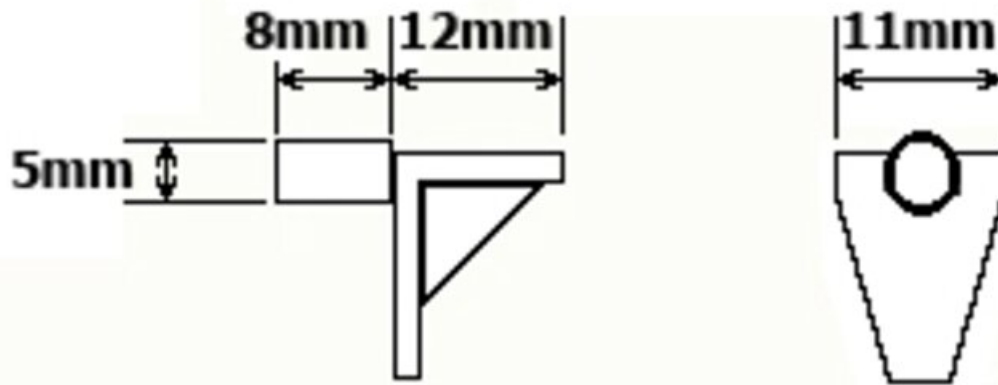

Plastic Shelf Support

Part Number: 03-2400

Colour -----	White
Load Capacity -----	12 kg
Material -----	Plastic
Pin Diameter -----	5 mm

Technical Documents

View this product online at <https://marathonhardware.com/pd/03-2400>