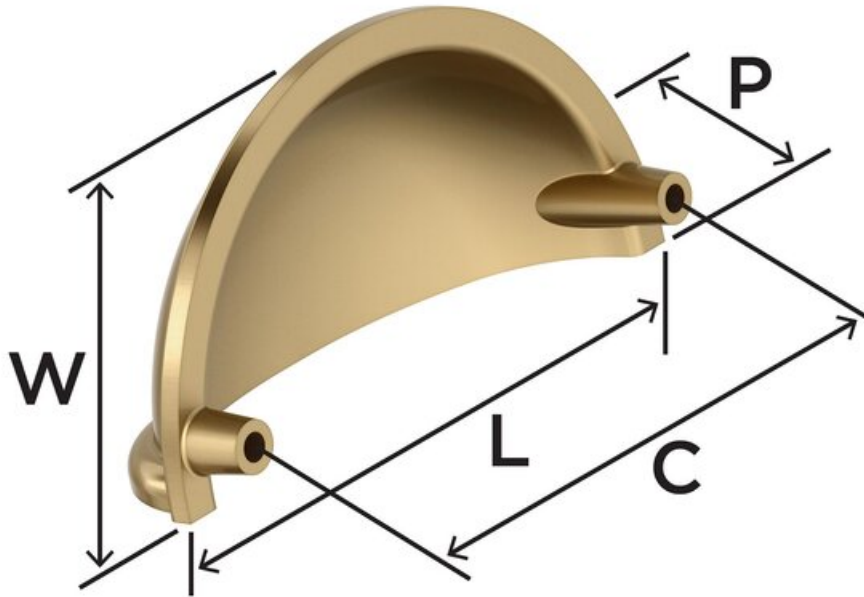

Product Description

Amerock offers a complete line of decorative and functional cabinet hardware, bath hardware, hook and rail and wall plates. Amerock's award-winning decorative and functional hardware solutions have built the company's reputation for chic design accessories that inspire homeowners to express their personal style. Available in a variety of finishes and styles, Amerock offers high quality designs at affordable prices to create the perfect finishing touch for any room.

Product Advantages

- Traditional style adds an easy designer upgrade to any cabinet drawer, cabinet door or furniture piece
- High quality zinc construction for lifelong durability
- Mounting hardware included for quick and easy installation
- Coordinates seamlessly with finishes from popular plumbing and lighting brands
- Complete with limited lifetime warranty against defect in material and craftsmanship
- Mix and match with coordinating Amerock cabinet knobs and drawer pulls in matching or complementary finishes to create a unique custom look

Included Products

Industry standard mounting hardware

Technical Documents

L (Length) = 3-7/16in(87mm)

W (Width) = 1-5/8in(41mm)

P (Projection) = 1in(25mm)

C (Center-to-Center) = 3in(76mm)

Profile# 53010

View this product online at <https://marathonhardware.com/pd/A53010BBZ>

Technical Documents

L (Length) = 3-7/16in(87mm)

W (Width) = 1-5/8in(41mm)

P (Projection) = 1in(25mm)

C (Center-to-Center) = 3in(76mm)