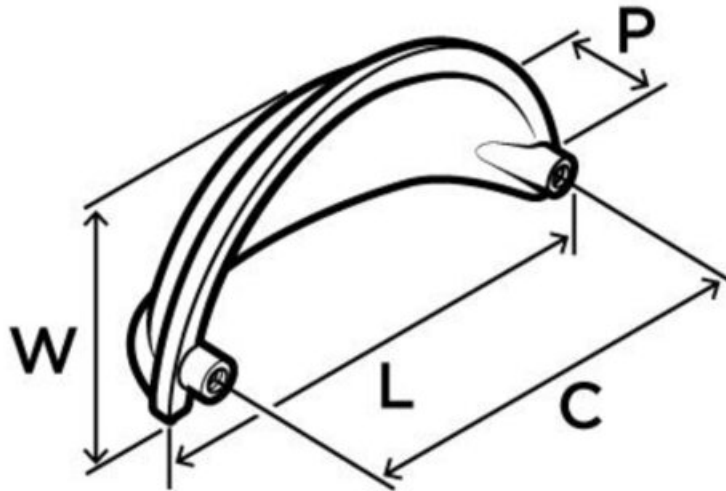

| | |
|-------------------------|------------------|
| Center to Center Length | 3 in |
| Collection | Cup Pulls |
| Colour Group | Gold |
| Finish Code | Golden Champagne |
| Material | Zinc |
| Mounting Type | 8-32 |
| Overall Length | 87 mm |
| Projection (Height) | 25 mm |
| Type | Cup Pull |

Product Description

Amerock offers a complete line of decorative and functional cabinet hardware, bath hardware, hook and rail and wall plates. Amerock's award-winning decorative and functional hardware solutions have built the company's reputation for chic design accessories that inspire homeowners to express their personal style. Available in a variety of finishes and styles, Amerock offers high quality designs at affordable prices to create the perfect finishing touch for any room.

Included Products

Industry standard mounting hardware

Technical Documents

L (Length) = 3-7/16in(87mm)

W (Width) = 1-5/8in(41mm)

P (Projection) = 1in(25mm)

C (Center-to-Center) = 3in(76mm)

Profile# 53010

View this product online at <https://marathonhardware.com/pd/A53010BBZ>

Technical Documents

L (Length) = 3-7/16in(87mm)

W (Width) = 1-5/8in(41mm)

P (Projection) = 1in(25mm)

C (Center-to-Center) = 3in(76mm)