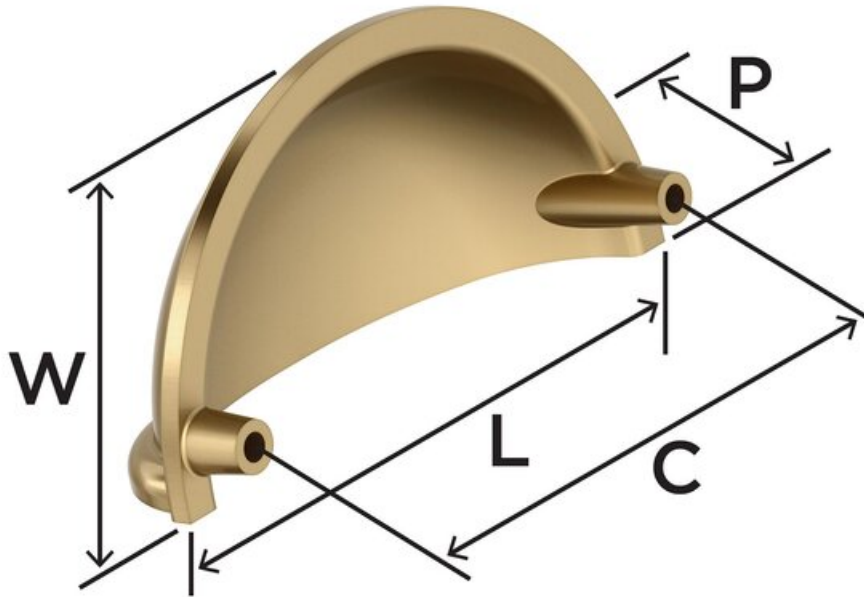

Cup Pull 3in (76mm) Oil-Rubbed Bronze

Part Number: A53010ORB

Cup Pulls by Amerock, 3in Center to Center

The Cup Pulls collection combines traditional style with endless versatility to provide the perfect foundation to complement a variety of collections.

Product Advantages

- Traditional style adds an easy designer upgrade to any cabinet drawer, cabinet door or furniture piece
- High quality zinc construction for lifelong durability
- Mounting hardware included for quick and easy installation
- Coordinates seamlessly with finishes from popular plumbing and lighting brands
- Complete with limited lifetime warranty against defect in material and craftsmanship
- Mix and match with coordinating Amerock cabinet knobs and drawer pulls in matching or complementary finishes to create a unique custom look

Included Products

Industry standard mounting hardware

Technical Documents

L (Length) = 3-7/16in(87mm)

W (Width) = 1-5/8in(41mm)

P (Projection) = 1in(25mm)

C (Center-to-Center) = 3in(76mm)

Profile# 53010

View this product online at <https://marathonhardware.com/pd/A53010ORB>

Technical Documents

L (Length) = 3-7/16in(87mm)

W (Width) = 1-5/8in(41mm)

P (Projection) = 1in(25mm)

C (Center-to-Center) = 3in(76mm)