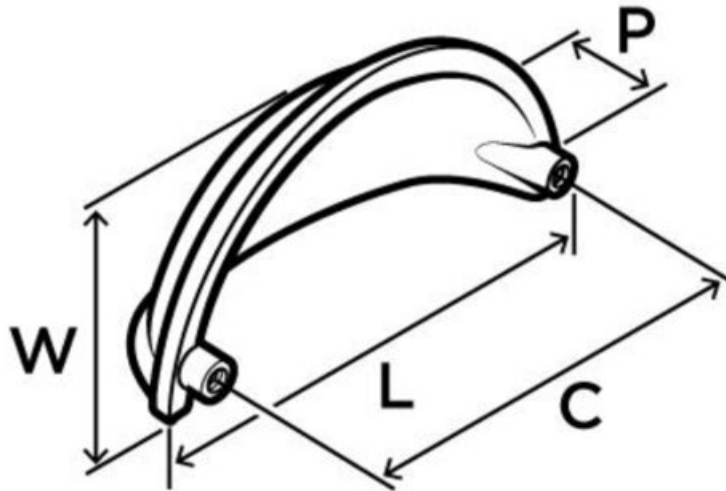

Product Advantages

- Traditional style adds an easy designer upgrade to any cabinet drawer, cabinet door or furniture piece
- High quality zinc construction for lifelong durability
- Mounting hardware included for quick and easy installation
- Coordinates seamlessly with finishes from popular plumbing and lighting brands
- Complete with limited lifetime warranty against defect in material and craftsmanship
- Mix and match with coordinating Amerock cabinet knobs and drawer pulls in matching or complementary finishes to create a unique custom look

Included Products

Industry standard mounting hardware

Technical Documents

L (Length) = 3-7/16in(87mm)

W (Width) = 1-5/8in(41mm)

P (Projection) = 1in(25mm)

C (Center-to-Center) = 3in(76mm)

Profile# 53010

View this product online at <https://marathonhardware.com/pd/A53010ORB>

Technical Documents

L (Length) = 3-7/16in(87mm)

W (Width) = 1-5/8in(41mm)

P (Projection) = 1in(25mm)

C (Center-to-Center) = 3in(76mm)