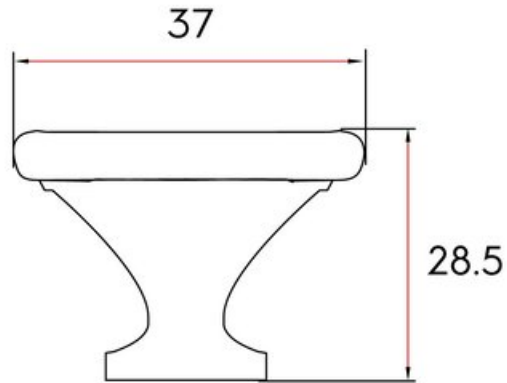

Technical Documents

View this product online at <https://marathonhardware.com/pd/9621-PC>