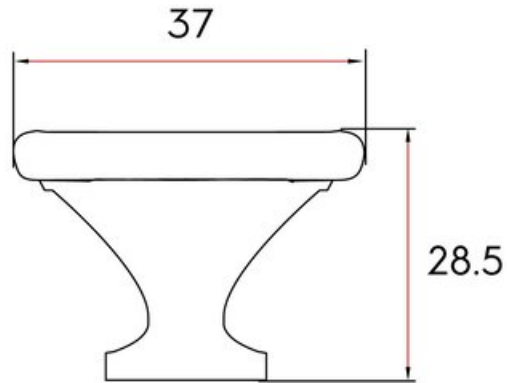

Technical Documents

View this product online at <https://marathonhardware.com/pd/9621-GCH>