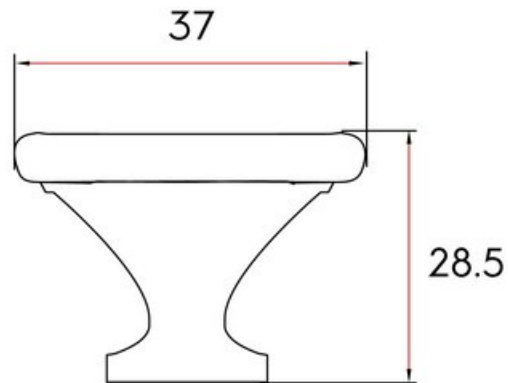

Technical Documents

View this product online at <https://marathonhardware.com/pd/9621-DBK>