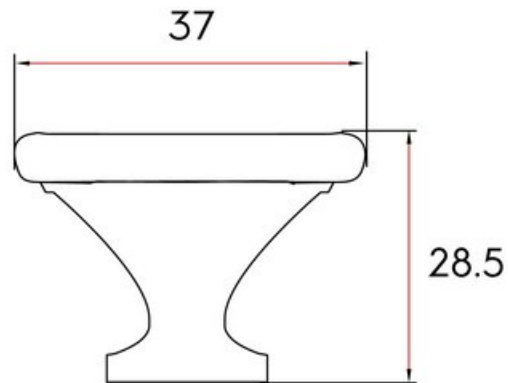

Technical Documents

View this product online at <https://marathonhardware.com/pd/9621-BSN>